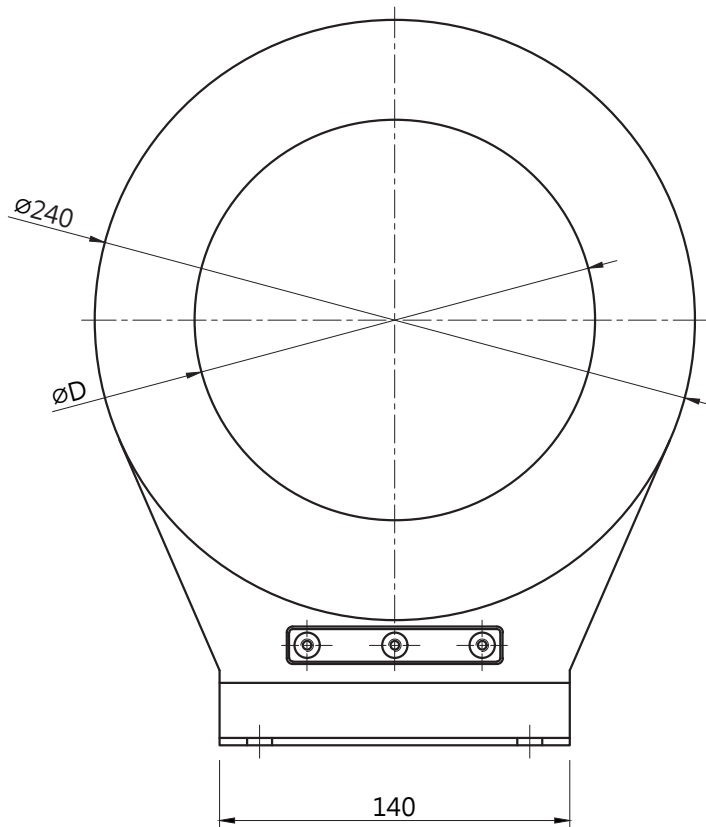

Model(s): CR-1S-135/CR-1S-160

TYPE	øD
CR-1S-135	135
CR-1S-160	160

(Unit: mm)