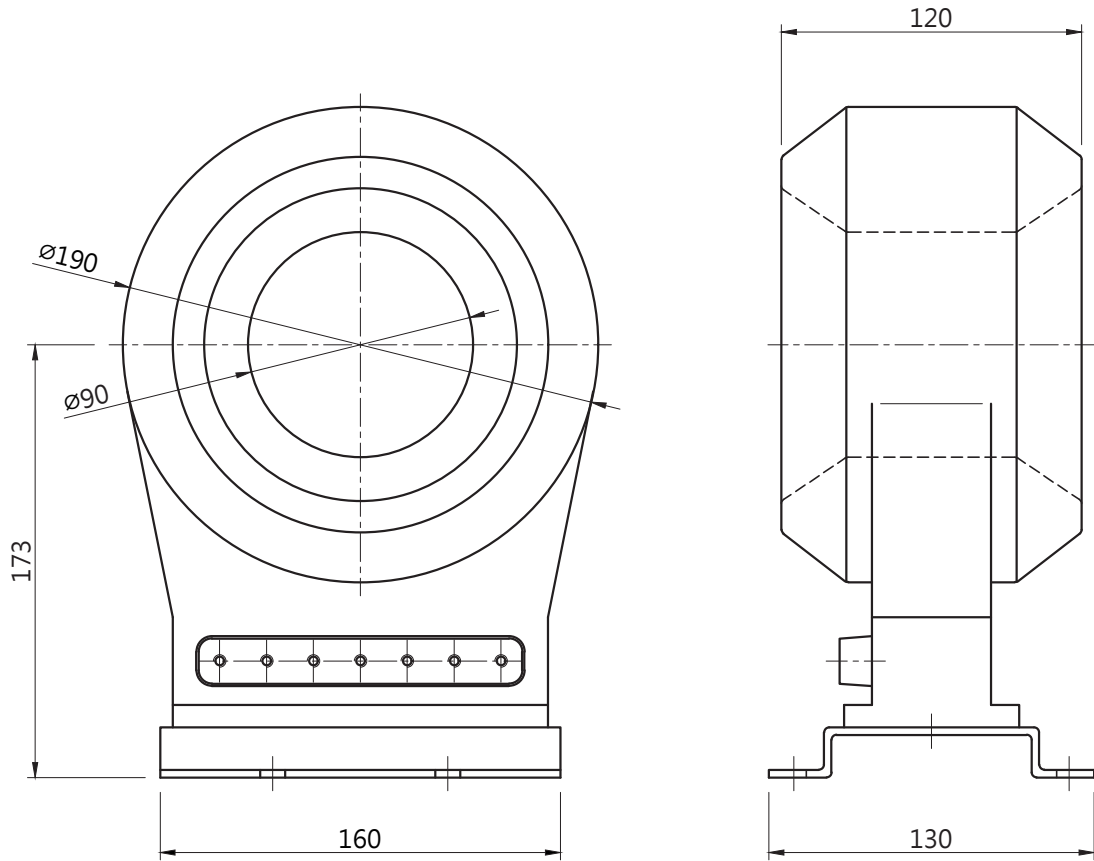

| TYPE     | ∅D |
|----------|----|
| CR-3S-30 | 30 |
| CR-3S-60 | 60 |
| CR-3S-70 | 70 |

(Unit: mm)

(Unit: mm)

Model(s): CR-3S-45A/60A/75A/130A

| TYPE       | ∅D  |
|------------|-----|
| CR-3S-45A  | 45  |
| CR-3S-60A  | 60  |
| CR-3S-75A  | 75  |
| CR-3S-130A | 130 |

(Unit: mm)

| TYPE       | ∅D  |
|------------|-----|
| CR-3S-90B  | 90  |
| CR-3S-140B | 140 |

(Unit: mm)