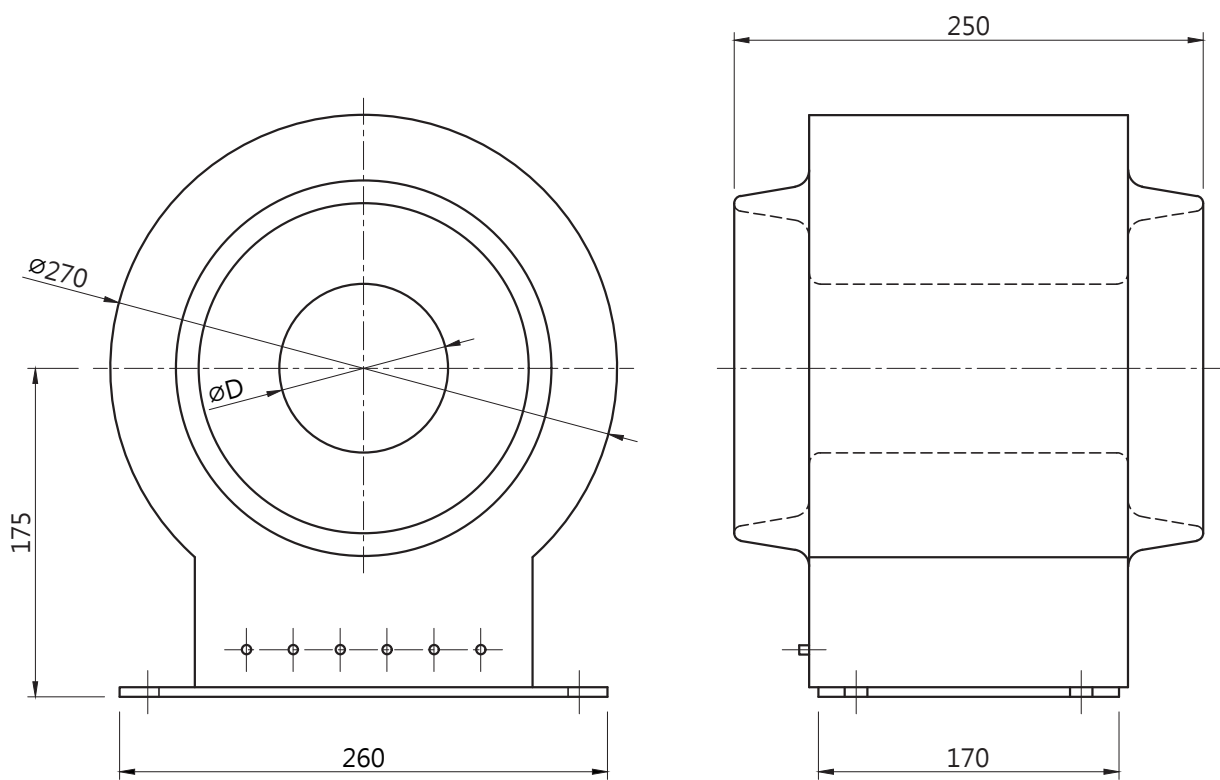

| TYPE     | ∅D |
|----------|----|
| CR-3S-30 | 30 |
| CR-3S-60 | 60 |
| CR-3S-70 | 70 |

(Unit: mm)

(Unit: mm)

Model(s): CR-3S-45A/60A/75A/130A

| TYPE       | ∅D  |
|------------|-----|
| CR-3S-45A  | 45  |
| CR-3S-60A  | 60  |
| CR-3S-75A  | 75  |
| CR-3S-130A | 130 |

(Unit: mm)

| TYPE       | ∅D  |
|------------|-----|
| CR-3S-90B  | 90  |
| CR-3S-140B | 140 |

(Unit: mm)