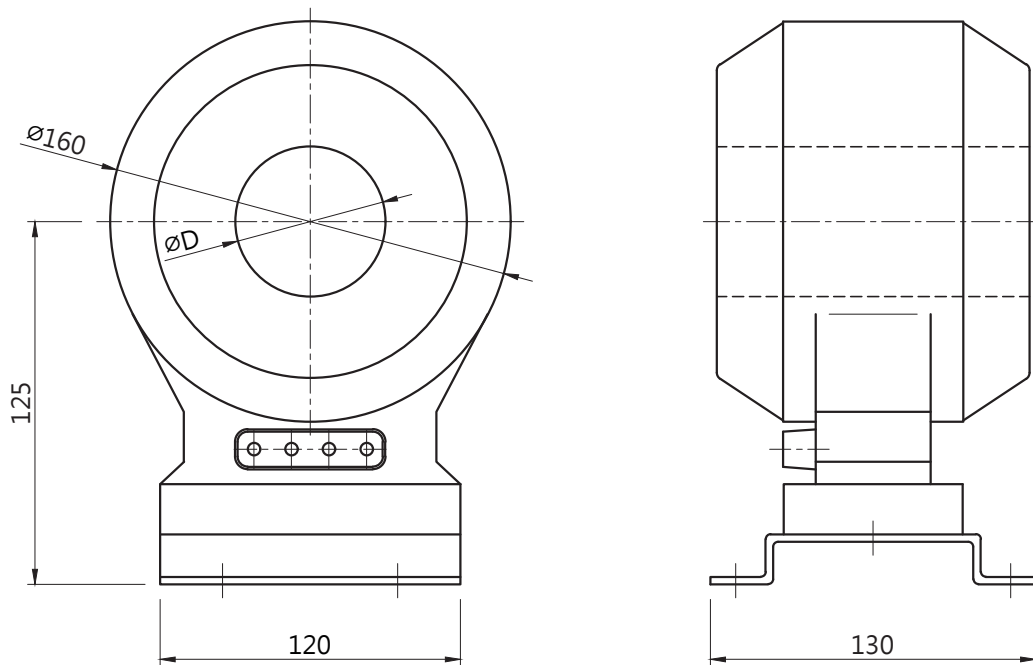

| TYPE     | ∅D |
|----------|----|
| CR-3S-30 | 30 |
| CR-3S-60 | 60 |
| CR-3S-70 | 70 |

(Unit: mm)

(Unit: mm)

Model(s): CR-3S-45A/60A/75A/130A

| TYPE       | ∅D  |
|------------|-----|
| CR-3S-45A  | 45  |
| CR-3S-60A  | 60  |
| CR-3S-75A  | 75  |
| CR-3S-130A | 130 |

(Unit: mm)

| TYPE       | ∅D  |
|------------|-----|
| CR-3S-90B  | 90  |
| CR-3S-140B | 140 |

(Unit: mm)