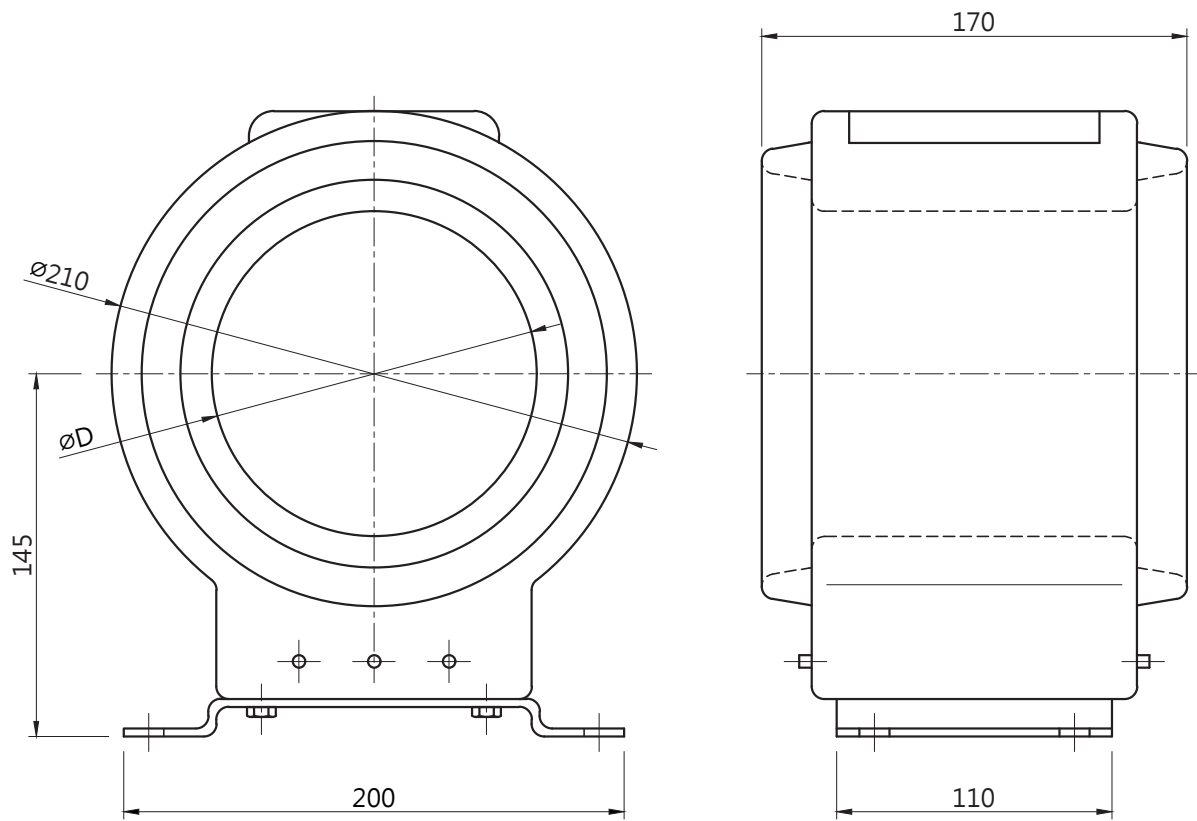

| TYPE     | ∅D |
|----------|----|
| CR-3S-30 | 30 |
| CR-3S-60 | 60 |
| CR-3S-70 | 70 |

(Unit: mm)

(Unit: mm)

Model(s): CR-3S-45A/60A/75A/130A

| TYPE       | ∅D  |
|------------|-----|
| CR-3S-45A  | 45  |
| CR-3S-60A  | 60  |
| CR-3S-75A  | 75  |
| CR-3S-130A | 130 |

(Unit: mm)

| TYPE       | ∅D  |
|------------|-----|
| CR-3S-90B  | 90  |
| CR-3S-140B | 140 |

(Unit: mm)