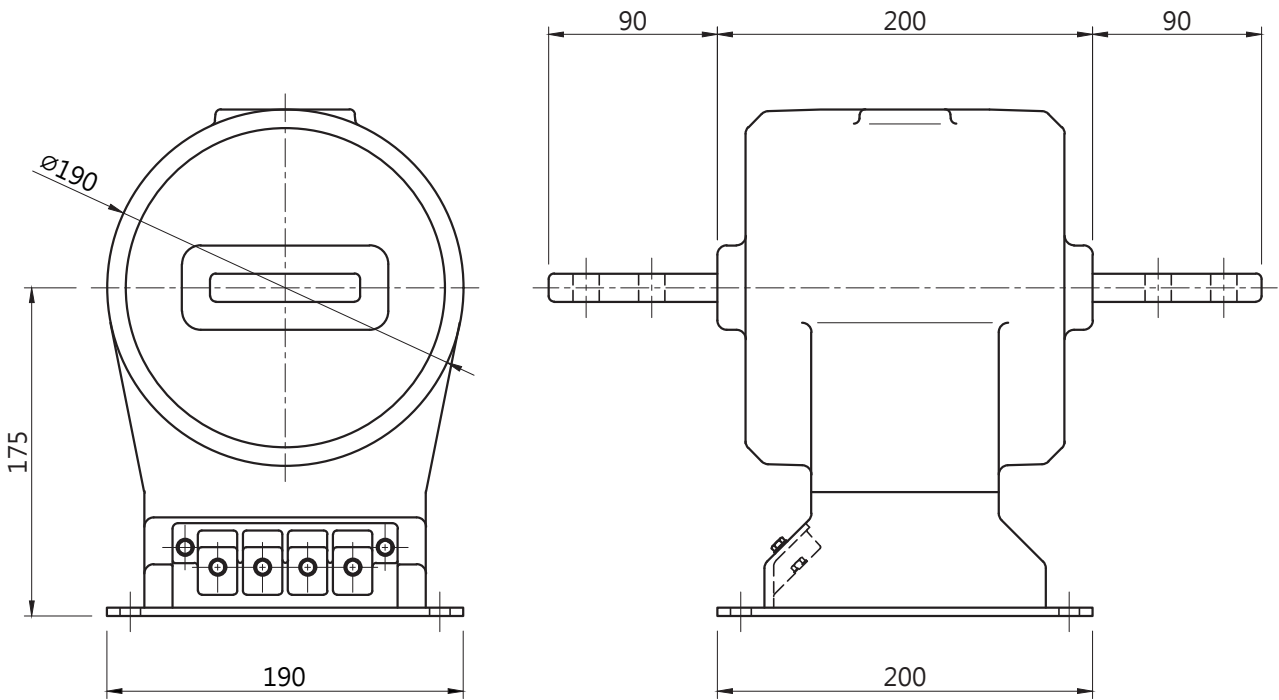

Model(s): CR-3S-60T/CR-3S-90T

TYPE	A	B	C	∅D
CR-3S-90T	160	270	175	190
CR-3S-60T	120	220	140	160

(Unit: mm)

(Unit: mm)