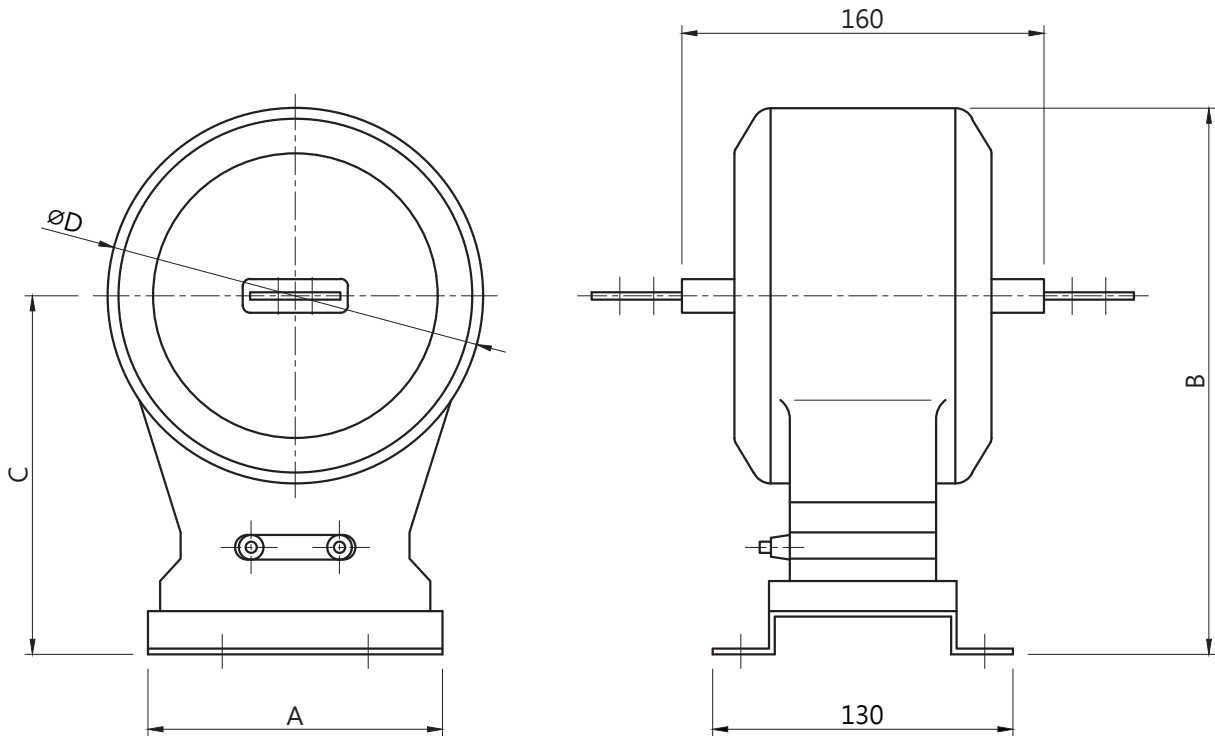

Model(s): CR-3S-60T/CR-3S-90T

TYPE	A	B	C	∅D
CR-3S-90T	160	270	175	190
CR-3S-60T	120	220	140	160

(Unit: mm)

(Unit: mm)