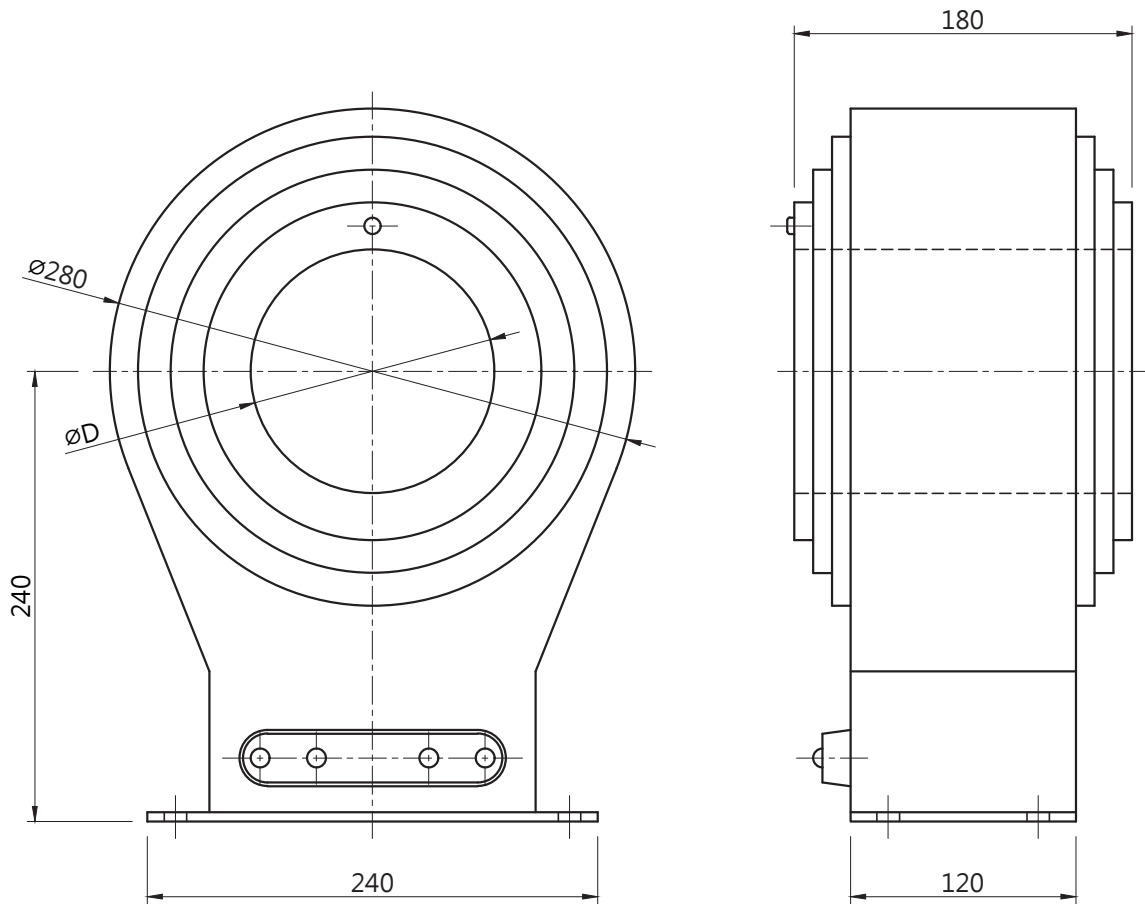

Model(s): EO-10SC-90/EO-10SC-130

TYPE	∅D
EO-10SC-90	90
EO-10SC-130	130

(Unit: mm)