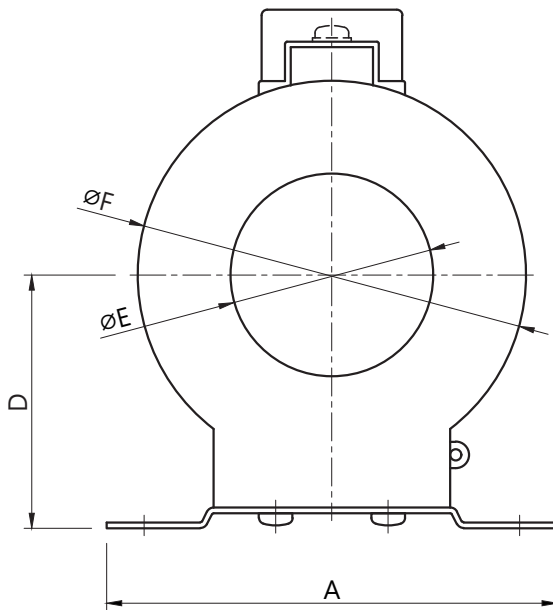

Model(s): EOS-30RA/EOS-60RA

TYPE	A	B	C	D	∅E	∅F
EOS-30RA	150	120	180	105	30	150
EOS-60RA	165	85	195	112.5	60	165

(Unit: mm)

Model(s): EOS-RN/EOS-RM Series

TYPE	A	B	C	D	∅E	∅F
EOS-33RM	98	55	110	52	33	76
EOS-60RM	124		135	65.5	60	100
EOS-33RN	110	65	133	64	33	98
EOS-38RN			120	59	38	85
EOS-60RN	120	55	150	72	60	115
EOS-90RN	140		175	85	90	140
EOS-120RN			210	105	120	175

(Unit: mm)