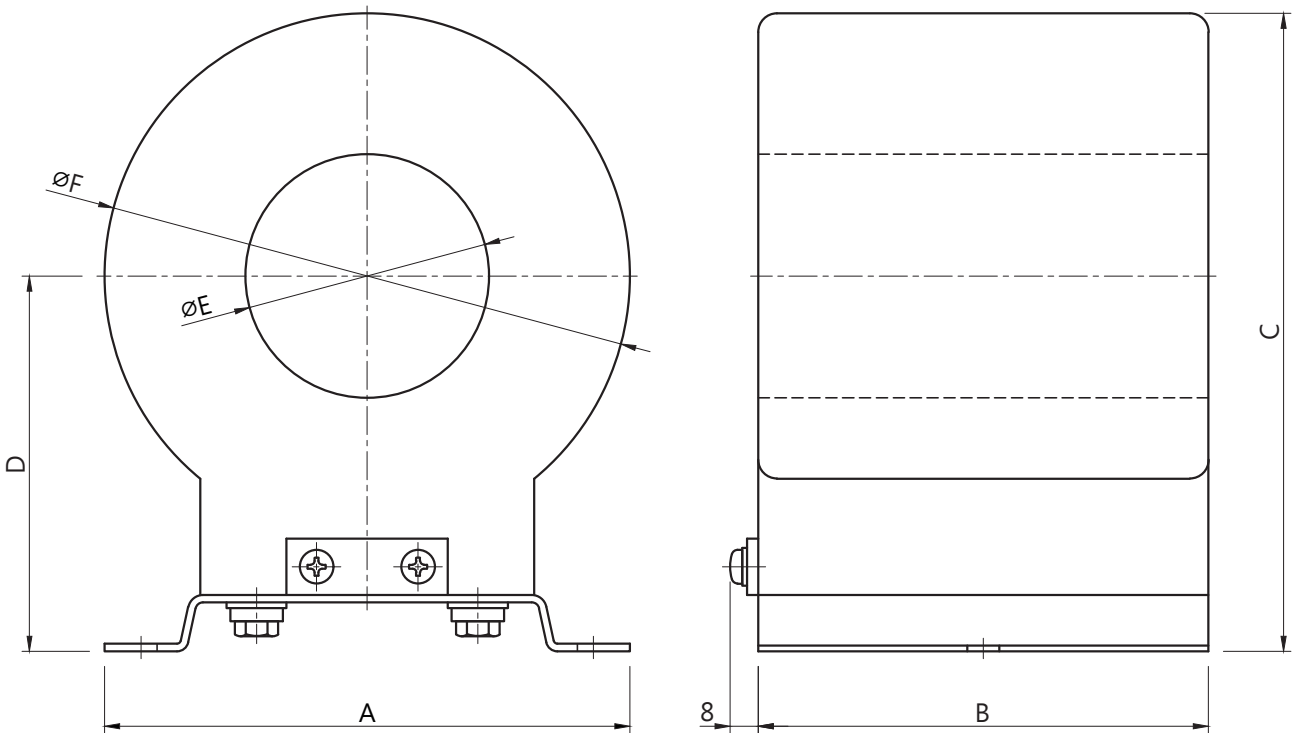

Model(s): EOS-30RA/EOS-60RA

TYPE	A	B	C	D	∅E	∅F
EOS-30RA	150	120	180	105	30	150
EOS-60RA	165	85	195	112.5	60	165

(Unit: mm)

Model(s): EOS-RN/EOS-RM Series

TYPE	A	B	C	D	∅E	∅F
EOS-33RM	98	55	110	52	33	76
EOS-60RM	124		135	65.5	60	100
EOS-33RN	110	65	133	64	33	98
EOS-38RN			120	59	38	85
EOS-60RN	120	55	150	72	60	115
EOS-90RN	140		175	85	90	140
EOS-120RN			210	105	120	175

(Unit: mm)