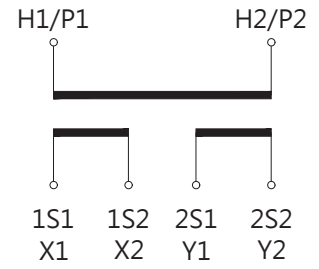

Model(s): ES-1S-100B/ES-1S-120B

TYPE	A	B	C	D
ES-1S-100B	258	173	104	34
ES-1S-120B	268	188	127	65

(Unit: mm)