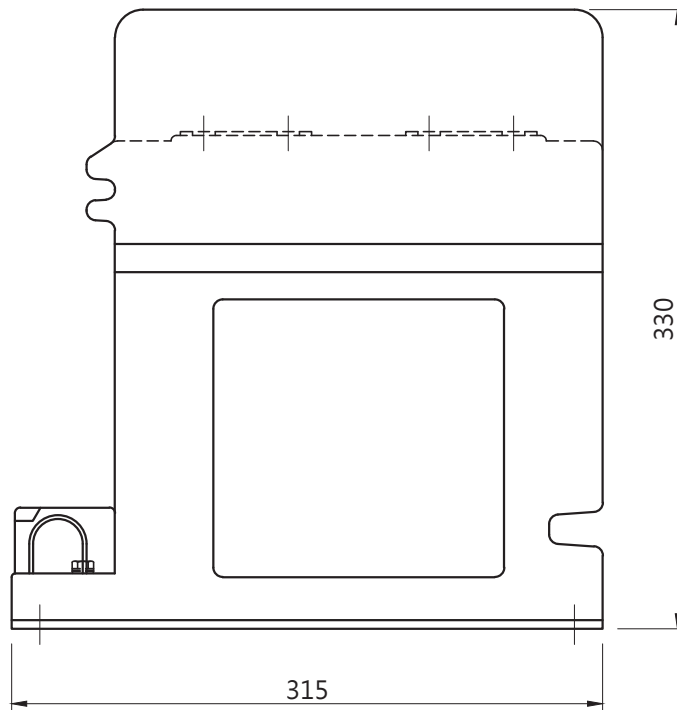

Model(s): EWF-20DI (2x15A~2x315A)

(Unit: mm)

Model(s): EWF-20DI (600A~1200A)

(Unit: mm)