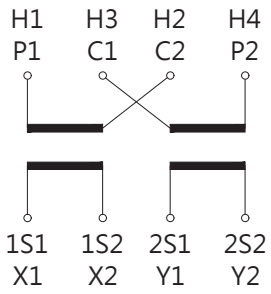

Model(s): EWF-20DI (2x15A~2x315A)

(Unit: mm)

Model(s): EWF-20DI (600A~1200A)

(Unit: mm)