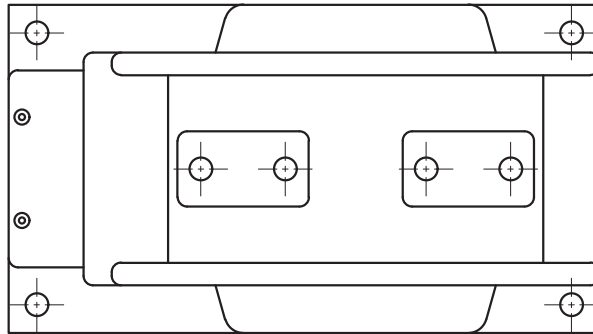

Model(s): EWF-20DI (2x15A~2x315A)

(Unit: mm)

Model(s): EWF-20DI (600A~1200A)

(Unit: mm)