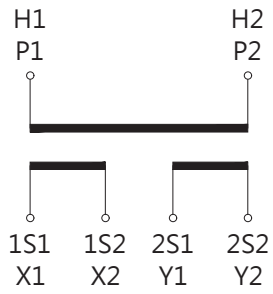

Model(s): EWF-20DI (2x15A~2x315A)

(Unit: mm)

Model(s): EWF-20DI (600A~1200A)

(Unit: mm)