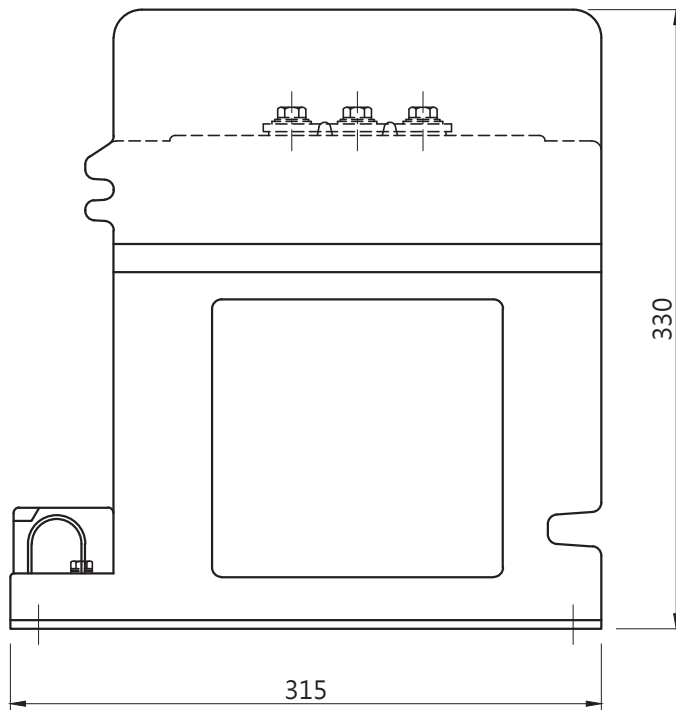

Model(s): EWF-20DI (2x15A~2x315A)

(Unit: mm)

Model(s): EWF-20DI (600A~1200A)

(Unit: mm)