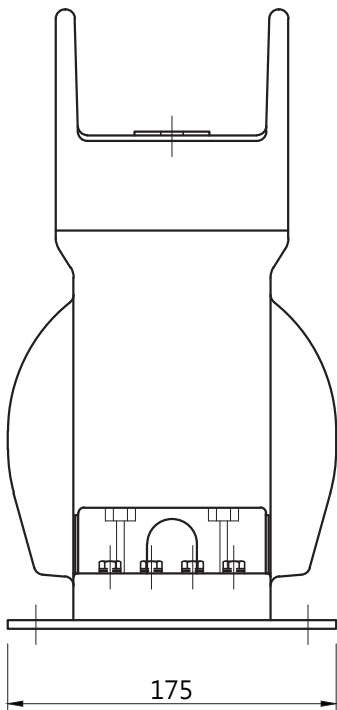

Model(s): EWF-20DI (2x15A~2x315A)

(Unit: mm)

Model(s): EWF-20DI (600A~1200A)

(Unit: mm)