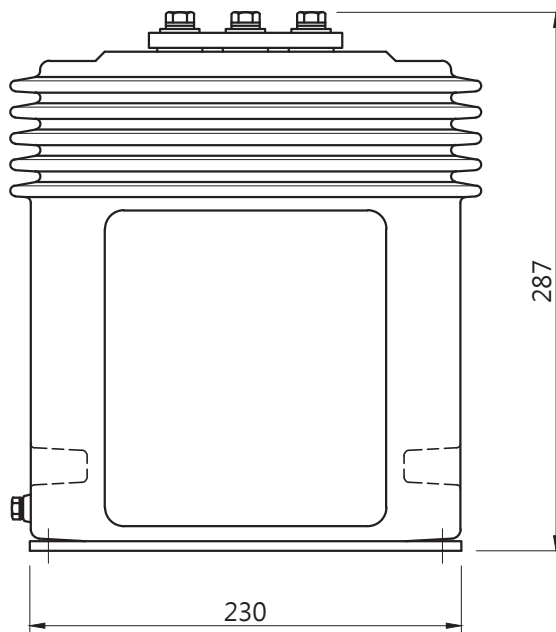

Model(s): EWF-20DK (2x15A~2x300A)

(Unit: mm)