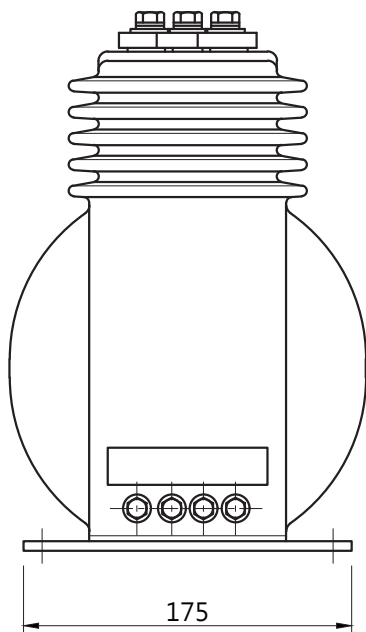

Model(s): EWF-20DK (2x15A~2x300A)

(Unit: mm)