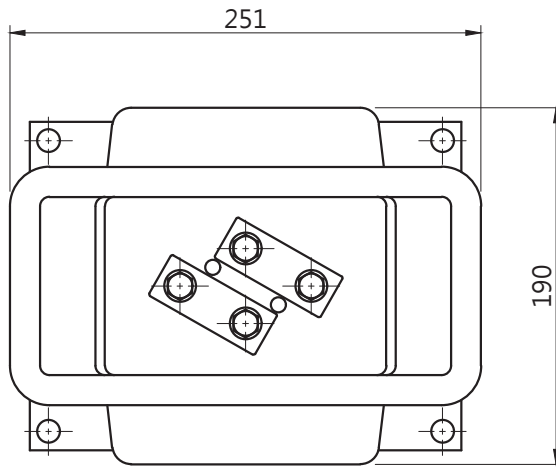

Model(s): EWF-20DK (2x15A~2x300A)

(Unit: mm)