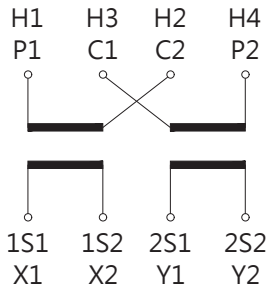

Model(s): EWF-20DK (2x15A~2x300A)

(Unit: mm)