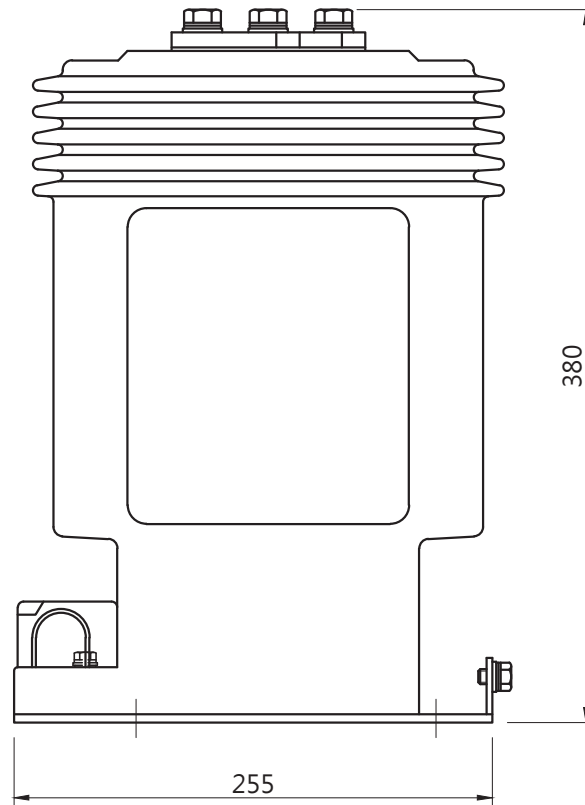

(Unit: mm)

Model(s): EWF-30DD

(Unit: mm)