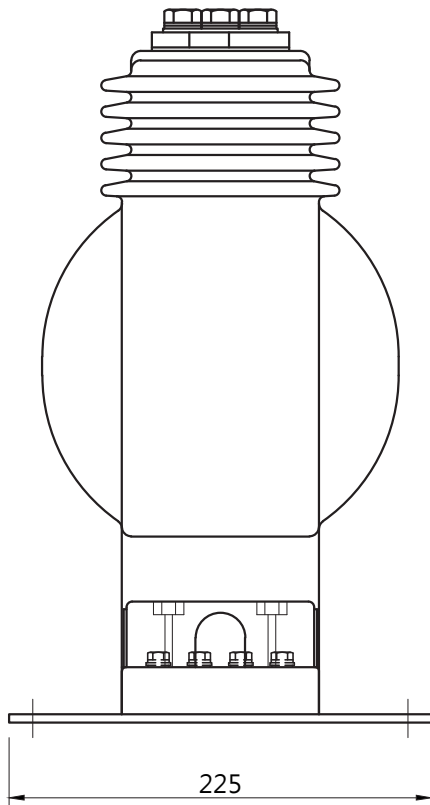

(Unit: mm)

Model(s): EWF-30DD

(Unit: mm)