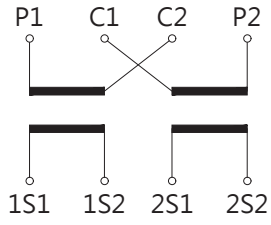

(Unit: mm)

Model(s): EWF-30DD

(Unit: mm)