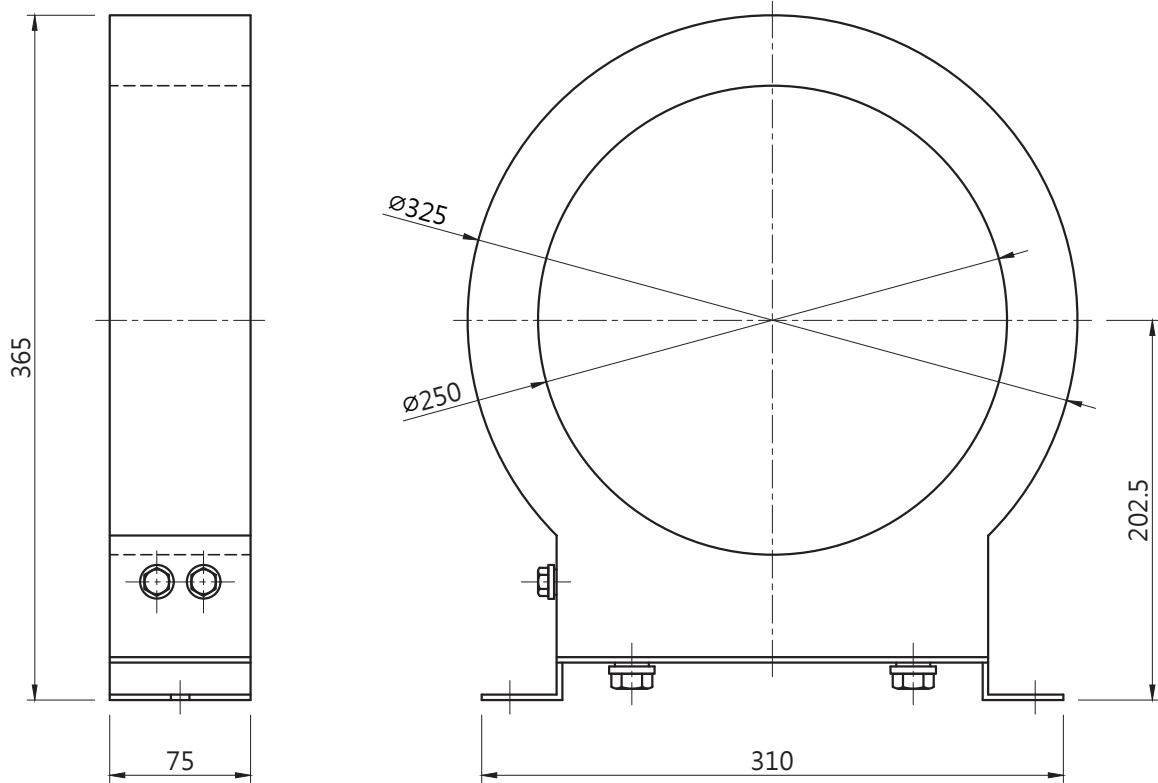

TYPE	A	B	C	∅D
EZ-105	270	515	280	105
EZ-180		175		180
EZ-120	210	150	215	120
EZ-90	180		185	90
EZ-60	140		140	60

(Unit: mm)

Model(s): EZ-75A/EZ-200A

TYPE	∅D
EZ-75A	75
EZ-200A	200

(Unit: mm)

Model(s): EZ-90A

(Unit: mm)

Model(s): EZ-180A

(Unit: mm)

(Unit: mm)

(Unit: mm)