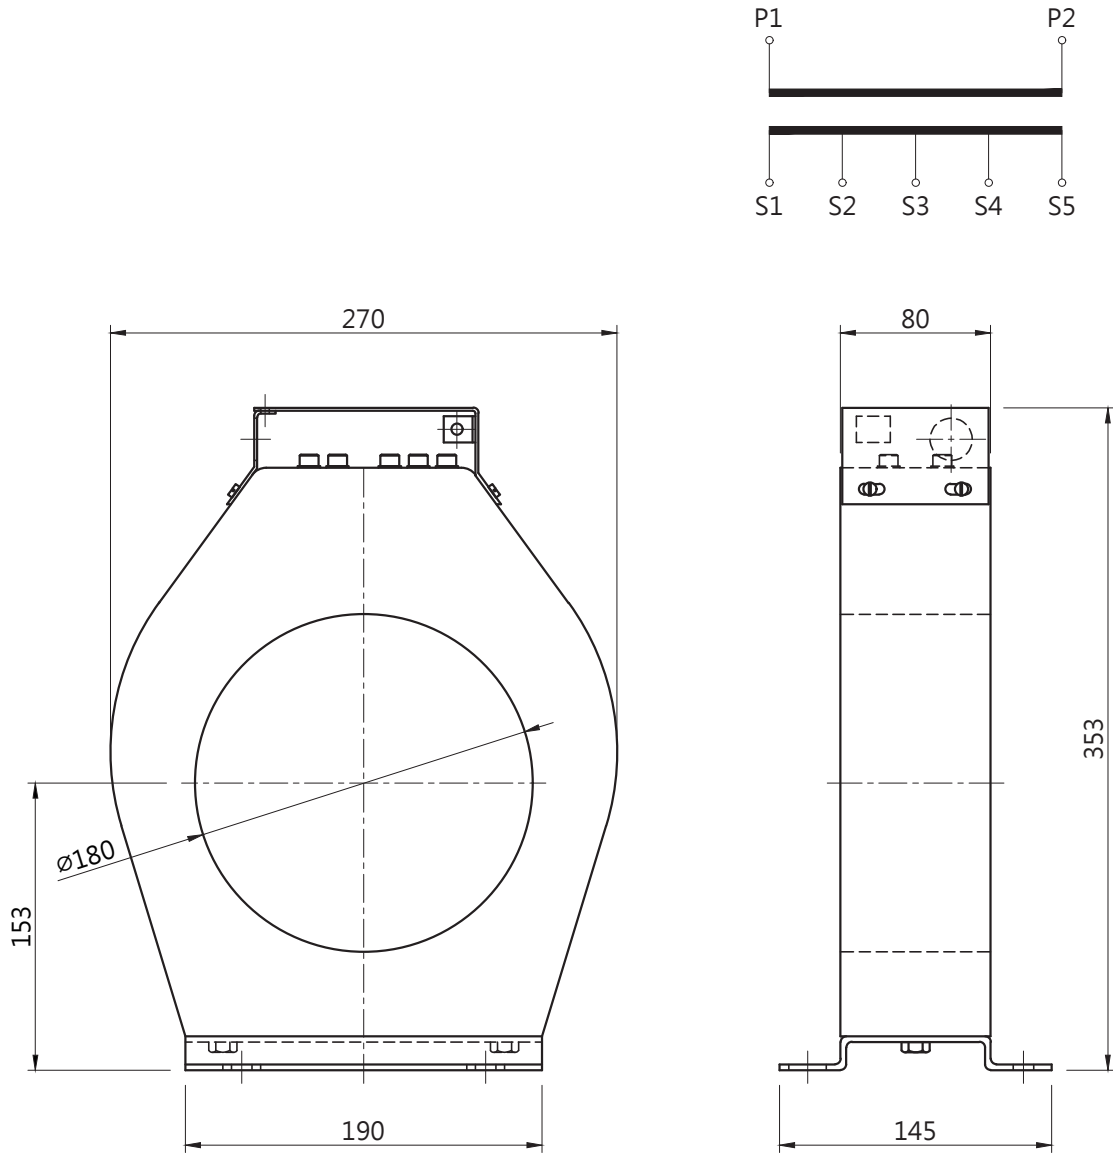

TYPE	A	B	C	∅D
EZ-105	270	515	280	105
EZ-180		175		180
EZ-120	210	150	215	120
EZ-90	180		185	90
EZ-60	140		140	60

(Unit: mm)

Model(s): EZ-75A/EZ-200A

TYPE	∅D
EZ-75A	75
EZ-200A	200

(Unit: mm)

Model(s): EZ-90A

(Unit: mm)

Model(s): EZ-180A

(Unit: mm)

(Unit: mm)

(Unit: mm)