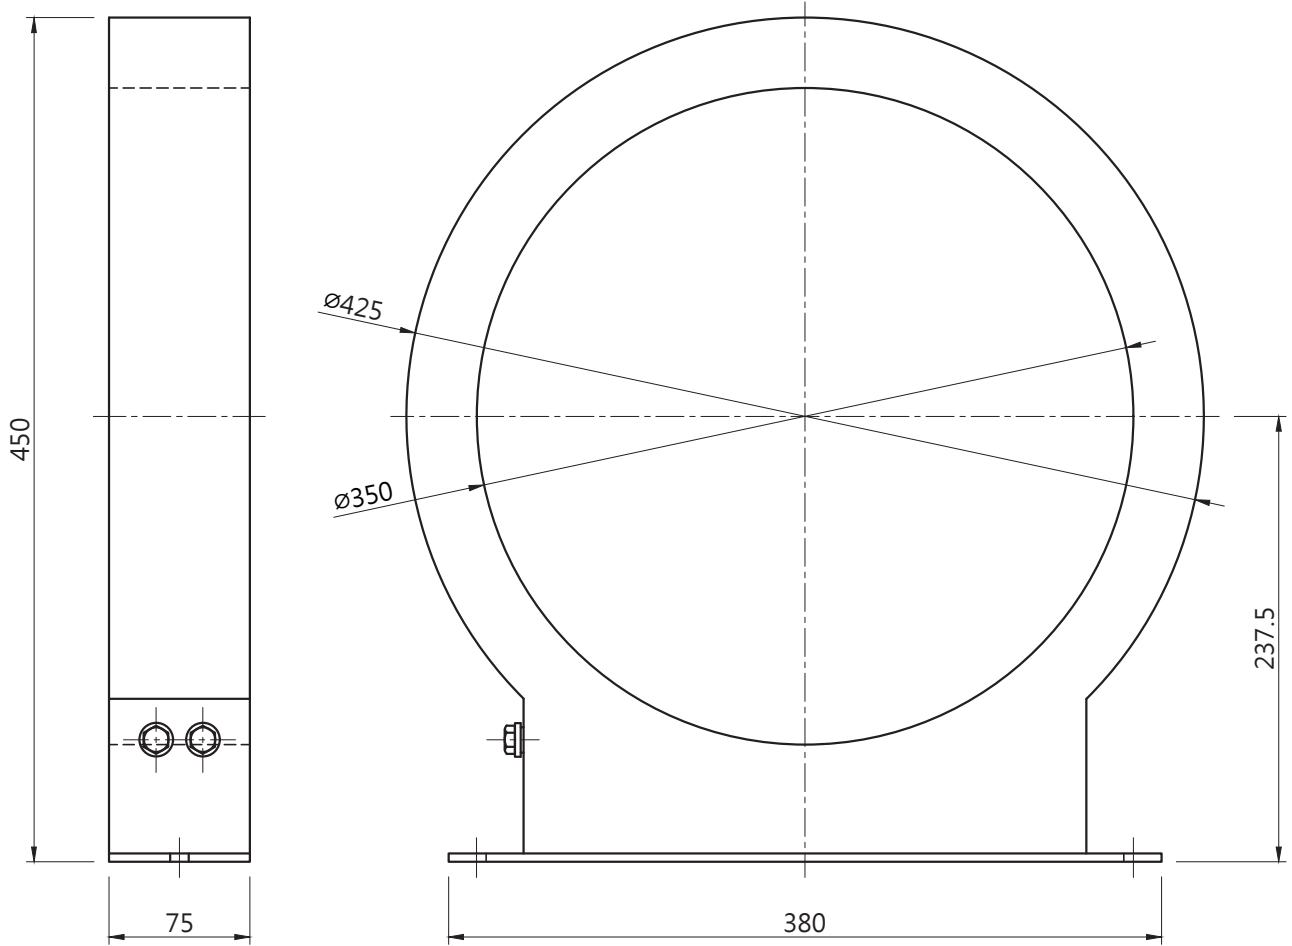

TYPE	A	B	C	∅D
EZ-105	270	515	280	105
EZ-180		175		180
EZ-120	210	150	215	120
EZ-90	180		185	90
EZ-60	140		140	60

(Unit: mm)

Model(s): EZ-75A/EZ-200A

TYPE	∅D
EZ-75A	75
EZ-200A	200

(Unit: mm)

Model(s): EZ-90A

(Unit: mm)

Model(s): EZ-180A

(Unit: mm)

(Unit: mm)

(Unit: mm)