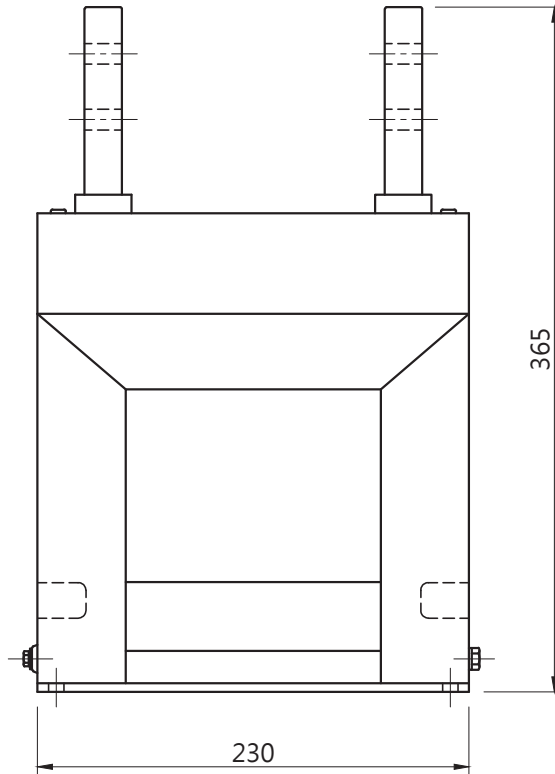

Model(s): EWF-20DA (2x15A~2x300A)

(Unit: mm)

Model(s): EWF-20DA (600A~1200A)

(Unit: mm)

Model(s): EWF-20DA (1200A~3000A)

(Unit: mm)

(Unit: mm)

Model(s): EWF-20DD (2x15A~2x300A)

(Unit: mm)

Model(s): EWF-20DD (600A~3000A)

(Unit: mm)

Model(s): EWF-20DE (2x15A~2x300A)

(Unit: mm)

Model(s): EWF-20DE (600A~1200A)

(Unit: mm)

Model(s): EWF-20DS (2x15A~2x300A)

(Unit: mm)

Model(s): EWF-20DS (600A~1200A)

(Unit: mm)