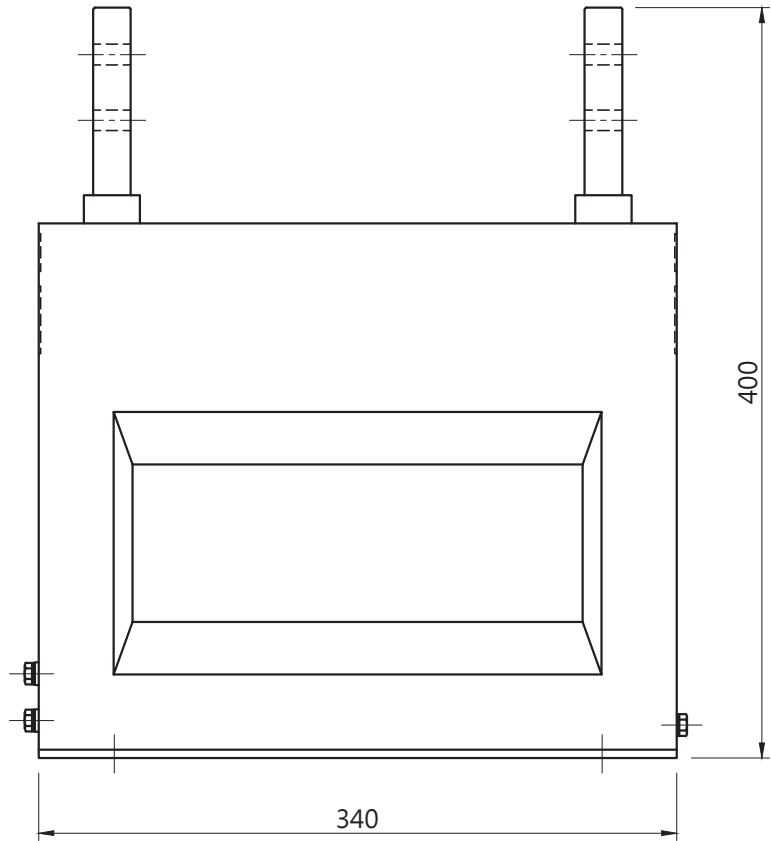

Model(s): EWF-20DA (2x15A~2x300A)

(Unit: mm)

Model(s): EWF-20DA (600A~1200A)

(Unit: mm)

Model(s): EWF-20DA (1200A~3000A)

(Unit: mm)

(Unit: mm)

Model(s): EWF-20DD (2x15A~2x300A)

(Unit: mm)

Model(s): EWF-20DD (600A~3000A)

(Unit: mm)

Model(s): EWF-20DE (2x15A~2x300A)

(Unit: mm)

Model(s): EWF-20DE (600A~1200A)

(Unit: mm)

Model(s): EWF-20DS (2x15A~2x300A)

(Unit: mm)

Model(s): EWF-20DS (600A~1200A)

(Unit: mm)