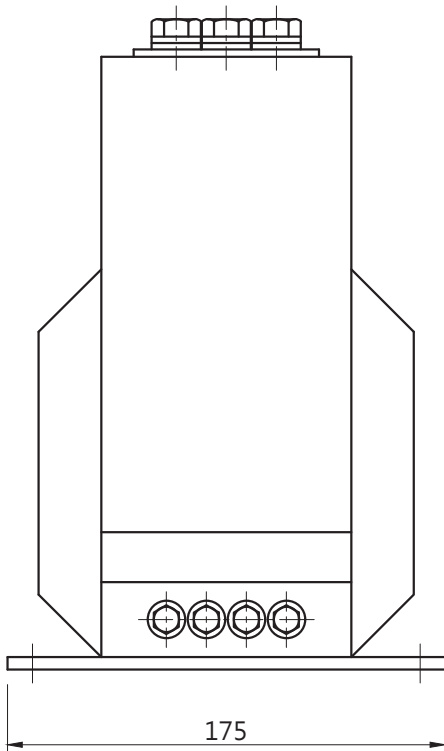

Model(s): EWF-20DA (2x15A~2x300A)

(Unit: mm)

Model(s): EWF-20DA (600A~1200A)

(Unit: mm)

Model(s): EWF-20DA (1200A~3000A)

(Unit: mm)

(Unit: mm)

Model(s): EWF-20DD (2x15A~2x300A)

(Unit: mm)

Model(s): EWF-20DD (600A~3000A)

(Unit: mm)

Model(s): EWF-20DE (2x15A~2x300A)

(Unit: mm)

Model(s): EWF-20DE (600A~1200A)

(Unit: mm)

Model(s): EWF-20DS (2x15A~2x300A)

(Unit: mm)

Model(s): EWF-20DS (600A~1200A)

(Unit: mm)