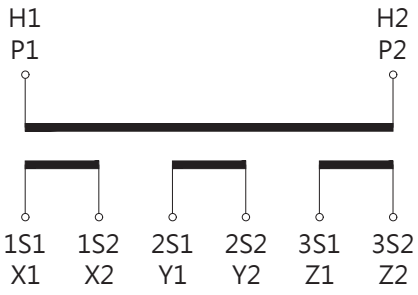

Model(s): EWF-20DA (2x15A~2x300A)

(Unit: mm)

Model(s): EWF-20DA (600A~1200A)

(Unit: mm)

Model(s): EWF-20DA (1200A~3000A)

(Unit: mm)

(Unit: mm)

Model(s): EWF-20DD (2x15A~2x300A)

(Unit: mm)

Model(s): EWF-20DD (600A~3000A)

(Unit: mm)

Model(s): EWF-20DE (2x15A~2x300A)

(Unit: mm)

Model(s): EWF-20DE (600A~1200A)

(Unit: mm)

Model(s): EWF-20DS (2x15A~2x300A)

(Unit: mm)

Model(s): EWF-20DS (600A~1200A)

(Unit: mm)