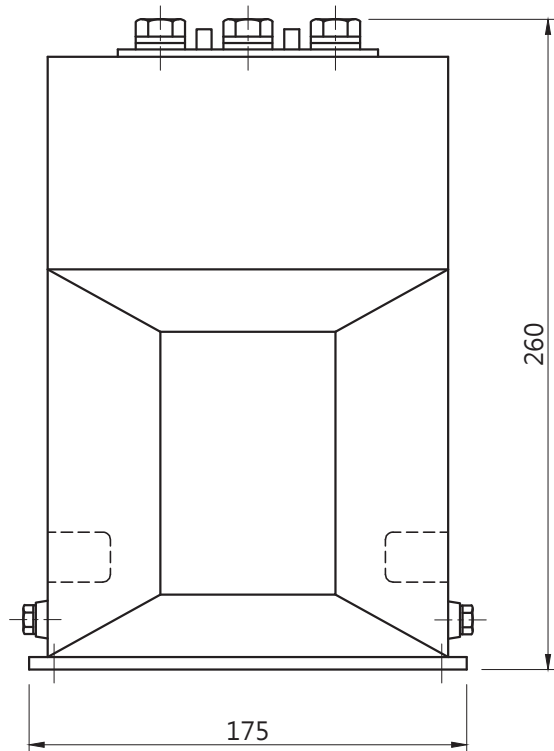

Model(s): EWF-20DA (2x15A~2x300A)

(Unit: mm)

Model(s): EWF-20DA (600A~1200A)

(Unit: mm)

Model(s): EWF-20DA (1200A~3000A)

(Unit: mm)

(Unit: mm)

Model(s): EWF-20DD (2x15A~2x300A)

(Unit: mm)

Model(s): EWF-20DD (600A~3000A)

(Unit: mm)

Model(s): EWF-20DE (2x15A~2x300A)

(Unit: mm)

Model(s): EWF-20DE (600A~1200A)

(Unit: mm)

Model(s): EWF-20DS (2x15A~2x300A)

(Unit: mm)

Model(s): EWF-20DS (600A~1200A)

(Unit: mm)