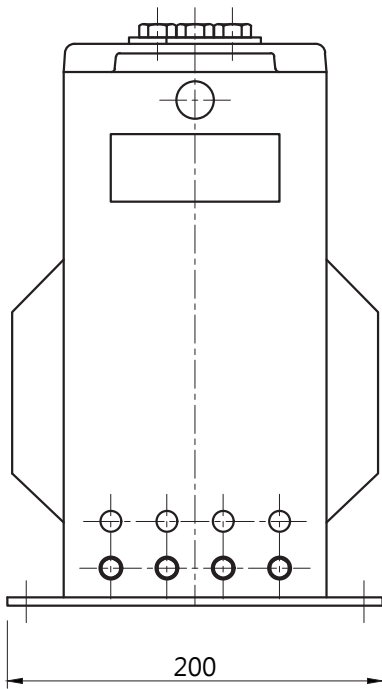

Model(s): EWF-20DA (2x15A~2x300A)

(Unit: mm)

Model(s): EWF-20DA (600A~1200A)

(Unit: mm)

Model(s): EWF-20DA (1200A~3000A)

(Unit: mm)

(Unit: mm)

Model(s): EWF-20DD (2x15A~2x300A)

(Unit: mm)

Model(s): EWF-20DD (600A~3000A)

(Unit: mm)

Model(s): EWF-20DE (2x15A~2x300A)

(Unit: mm)

Model(s): EWF-20DE (600A~1200A)

(Unit: mm)

Model(s): EWF-20DS (2x15A~2x300A)

(Unit: mm)

Model(s): EWF-20DS (600A~1200A)

(Unit: mm)