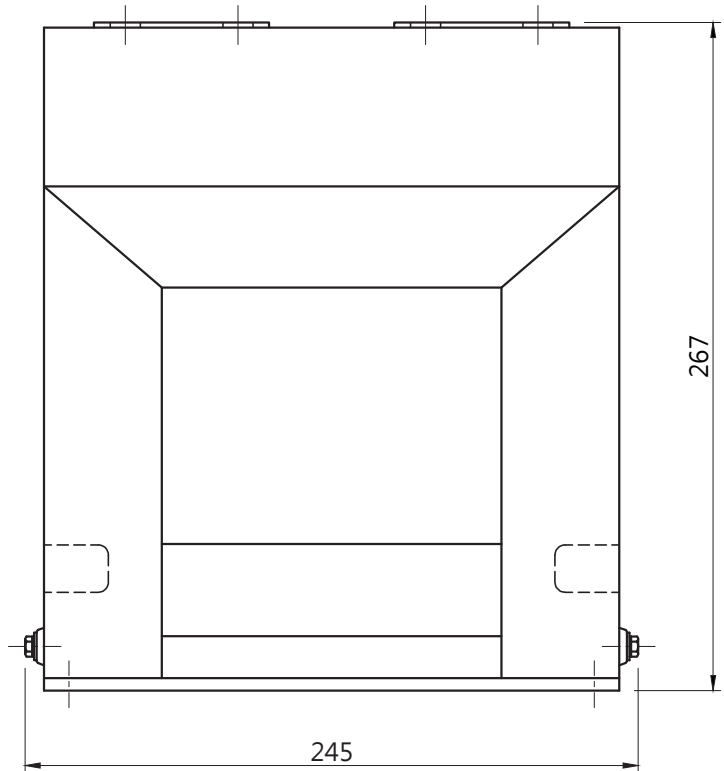

Model(s): EWF-20DA (2x15A~2x300A)

(Unit: mm)

Model(s): EWF-20DA (600A~1200A)

(Unit: mm)

Model(s): EWF-20DA (1200A~3000A)

(Unit: mm)

(Unit: mm)

Model(s): EWF-20DD (2x15A~2x300A)

(Unit: mm)

Model(s): EWF-20DD (600A~3000A)

(Unit: mm)

Model(s): EWF-20DE (2x15A~2x300A)

(Unit: mm)

Model(s): EWF-20DE (600A~1200A)

(Unit: mm)

Model(s): EWF-20DS (2x15A~2x300A)

(Unit: mm)

Model(s): EWF-20DS (600A~1200A)

(Unit: mm)