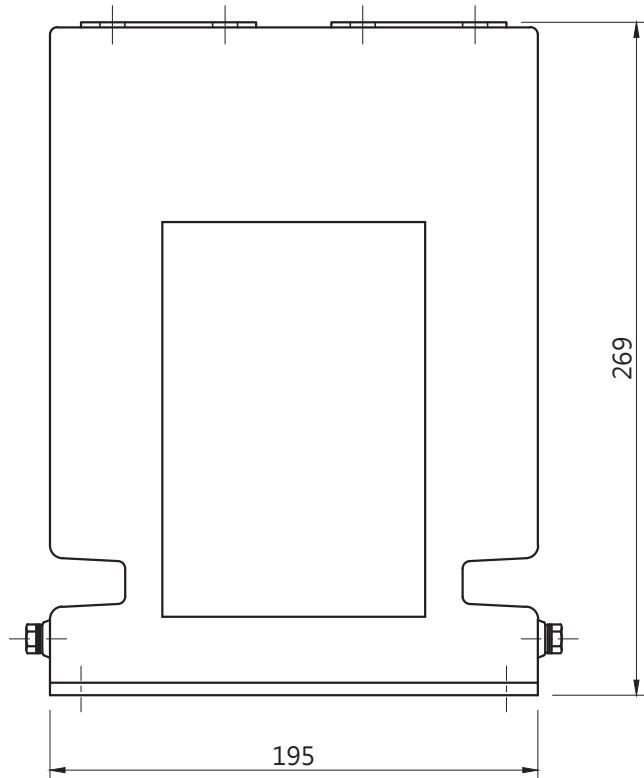

Model(s): EWF-20DA (2x15A~2x300A)

(Unit: mm)

Model(s): EWF-20DA (600A~1200A)

(Unit: mm)

Model(s): EWF-20DA (1200A~3000A)

(Unit: mm)

(Unit: mm)

Model(s): EWF-20DD (2x15A~2x300A)

(Unit: mm)

Model(s): EWF-20DD (600A~3000A)

(Unit: mm)

Model(s): EWF-20DE (2x15A~2x300A)

(Unit: mm)

Model(s): EWF-20DE (600A~1200A)

(Unit: mm)

Model(s): EWF-20DS (2x15A~2x300A)

(Unit: mm)

Model(s): EWF-20DS (600A~1200A)

(Unit: mm)