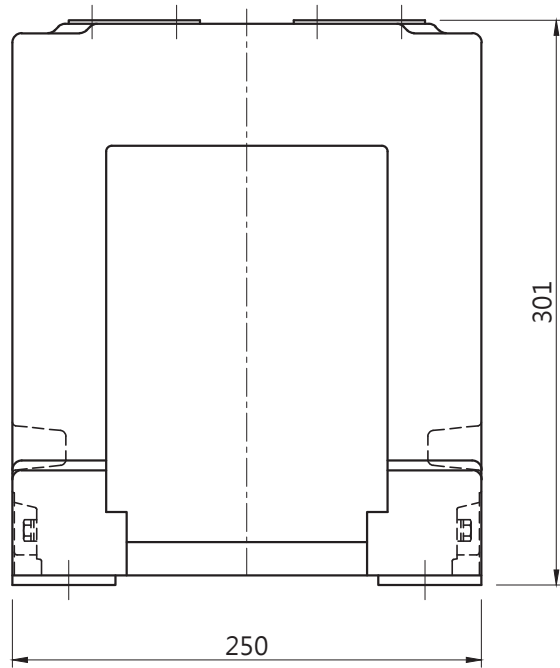

Model(s): EWF-20DA (2x15A~2x300A)

(Unit: mm)

Model(s): EWF-20DA (600A~1200A)

(Unit: mm)

Model(s): EWF-20DA (1200A~3000A)

(Unit: mm)

(Unit: mm)

Model(s): EWF-20DD (2x15A~2x300A)

(Unit: mm)

Model(s): EWF-20DD (600A~3000A)

(Unit: mm)

Model(s): EWF-20DE (2x15A~2x300A)

(Unit: mm)

Model(s): EWF-20DE (600A~1200A)

(Unit: mm)

Model(s): EWF-20DS (2x15A~2x300A)

(Unit: mm)

Model(s): EWF-20DS (600A~1200A)

(Unit: mm)