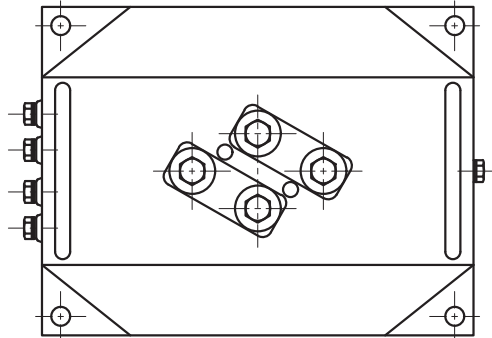

Model(s): EWF-20DA (2x15A~2x300A)

(Unit: mm)

Model(s): EWF-20DA (600A~1200A)

(Unit: mm)

Model(s): EWF-20DA (1200A~3000A)

(Unit: mm)

(Unit: mm)

Model(s): EWF-20DD (2x15A~2x300A)

(Unit: mm)

Model(s): EWF-20DD (600A~3000A)

(Unit: mm)

Model(s): EWF-20DE (2x15A~2x300A)

(Unit: mm)

Model(s): EWF-20DE (600A~1200A)

(Unit: mm)

Model(s): EWF-20DS (2x15A~2x300A)

(Unit: mm)

Model(s): EWF-20DS (600A~1200A)

(Unit: mm)