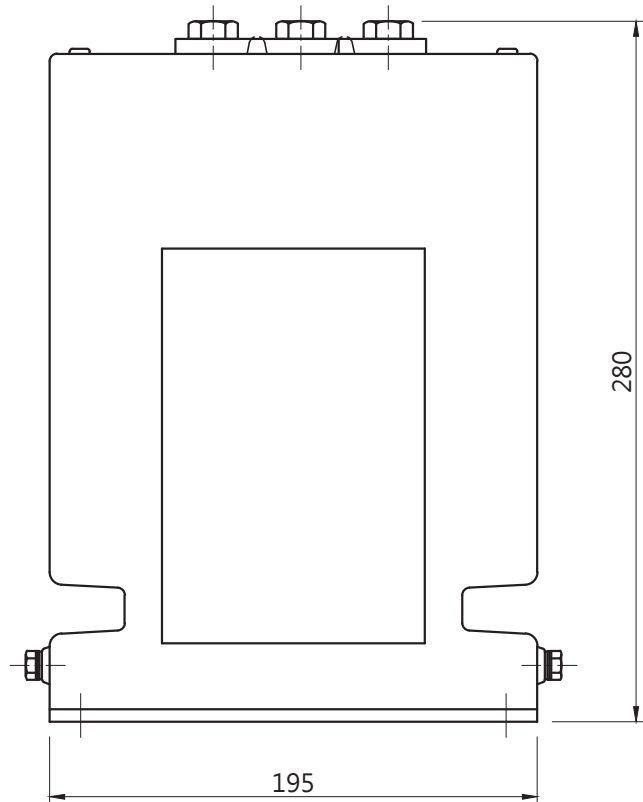

Model(s): EWF-20DA (2x15A~2x300A)

(Unit: mm)

Model(s): EWF-20DA (600A~1200A)

(Unit: mm)

Model(s): EWF-20DA (1200A~3000A)

(Unit: mm)

(Unit: mm)

Model(s): EWF-20DD (2x15A~2x300A)

(Unit: mm)

Model(s): EWF-20DD (600A~3000A)

(Unit: mm)

Model(s): EWF-20DE (2x15A~2x300A)

(Unit: mm)

Model(s): EWF-20DE (600A~1200A)

(Unit: mm)

Model(s): EWF-20DS (2x15A~2x300A)

(Unit: mm)

Model(s): EWF-20DS (600A~1200A)

(Unit: mm)