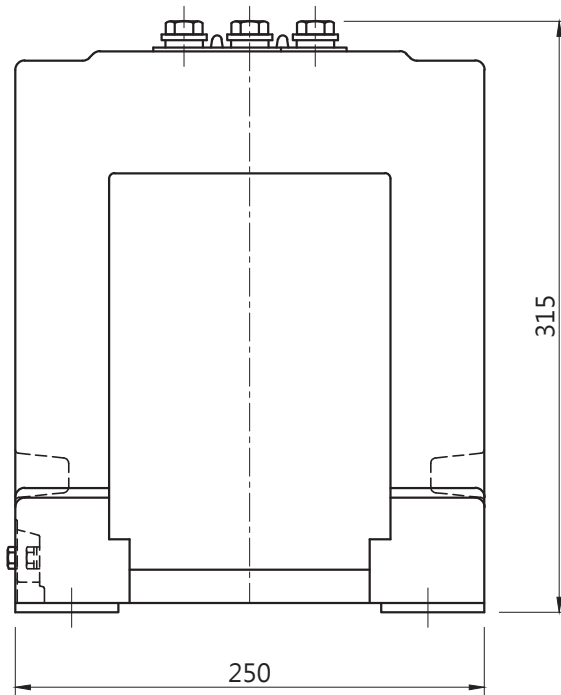

Model(s): EWF-20DA (2x15A~2x300A)

(Unit: mm)

Model(s): EWF-20DA (600A~1200A)

(Unit: mm)

Model(s): EWF-20DA (1200A~3000A)

(Unit: mm)

(Unit: mm)

Model(s): EWF-20DD (2x15A~2x300A)

(Unit: mm)

Model(s): EWF-20DD (600A~3000A)

(Unit: mm)

Model(s): EWF-20DE (2x15A~2x300A)

(Unit: mm)

Model(s): EWF-20DE (600A~1200A)

(Unit: mm)

Model(s): EWF-20DS (2x15A~2x300A)

(Unit: mm)

Model(s): EWF-20DS (600A~1200A)

(Unit: mm)