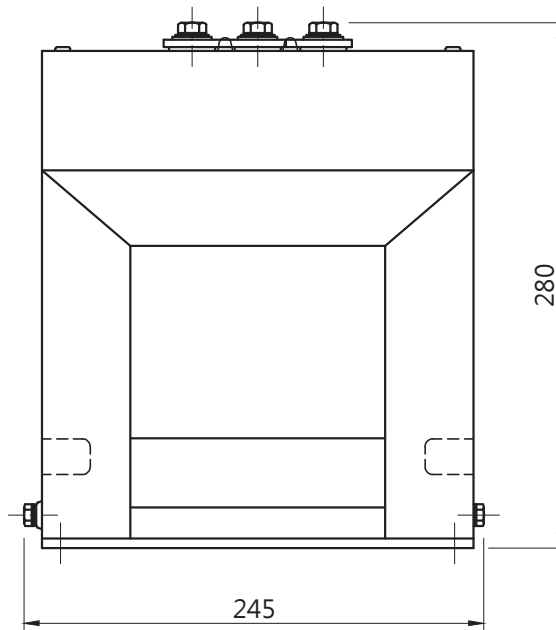

Model(s): EWF-20DA (2x15A~2x300A)

(Unit: mm)

Model(s): EWF-20DA (600A~1200A)

(Unit: mm)

Model(s): EWF-20DA (1200A~3000A)

(Unit: mm)

(Unit: mm)

Model(s): EWF-20DD (2x15A~2x300A)

(Unit: mm)

Model(s): EWF-20DD (600A~3000A)

(Unit: mm)

Model(s): EWF-20DE (2x15A~2x300A)

(Unit: mm)

Model(s): EWF-20DE (600A~1200A)

(Unit: mm)

Model(s): EWF-20DS (2x15A~2x300A)

(Unit: mm)

Model(s): EWF-20DS (600A~1200A)

(Unit: mm)