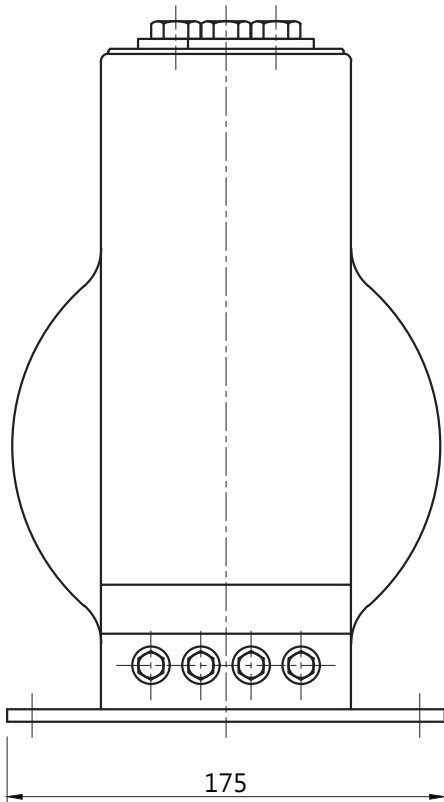

Model(s): EWF-20DA (2x15A~2x300A)

(Unit: mm)

Model(s): EWF-20DA (600A~1200A)

(Unit: mm)

Model(s): EWF-20DA (1200A~3000A)

(Unit: mm)

(Unit: mm)

Model(s): EWF-20DD (2x15A~2x300A)

(Unit: mm)

Model(s): EWF-20DD (600A~3000A)

(Unit: mm)

Model(s): EWF-20DE (2x15A~2x300A)

(Unit: mm)

Model(s): EWF-20DE (600A~1200A)

(Unit: mm)

Model(s): EWF-20DS (2x15A~2x300A)

(Unit: mm)

Model(s): EWF-20DS (600A~1200A)

(Unit: mm)