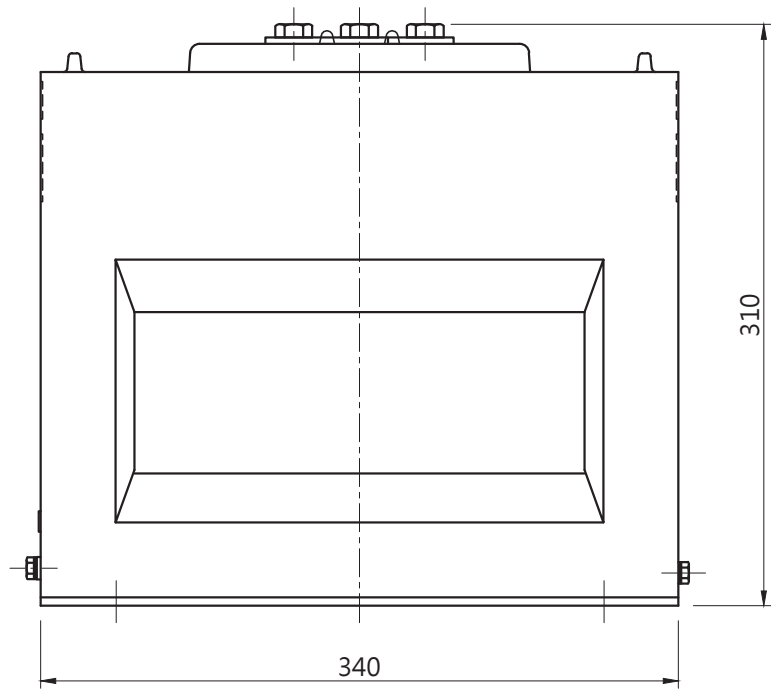

Model(s): EWF-20DA (2x15A~2x300A)

(Unit: mm)

Model(s): EWF-20DA (600A~1200A)

(Unit: mm)

Model(s): EWF-20DA (1200A~3000A)

(Unit: mm)

(Unit: mm)

Model(s): EWF-20DD (2x15A~2x300A)

(Unit: mm)

Model(s): EWF-20DD (600A~3000A)

(Unit: mm)

Model(s): EWF-20DE (2x15A~2x300A)

(Unit: mm)

Model(s): EWF-20DE (600A~1200A)

(Unit: mm)

Model(s): EWF-20DS (2x15A~2x300A)

(Unit: mm)

Model(s): EWF-20DS (600A~1200A)

(Unit: mm)