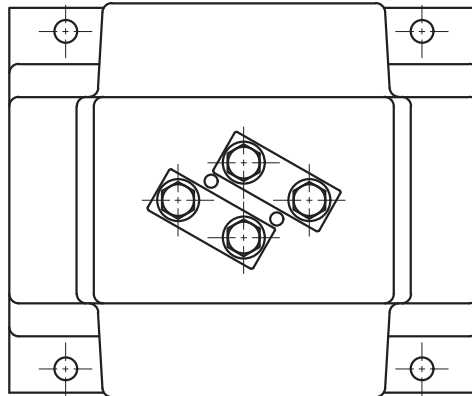

Model(s): EWF-20DA (2x15A~2x300A)

(Unit: mm)

Model(s): EWF-20DA (600A~1200A)

(Unit: mm)

Model(s): EWF-20DA (1200A~3000A)

(Unit: mm)

(Unit: mm)

Model(s): EWF-20DD (2x15A~2x300A)

(Unit: mm)

Model(s): EWF-20DD (600A~3000A)

(Unit: mm)

Model(s): EWF-20DE (2x15A~2x300A)

(Unit: mm)

Model(s): EWF-20DE (600A~1200A)

(Unit: mm)

Model(s): EWF-20DS (2x15A~2x300A)

(Unit: mm)

Model(s): EWF-20DS (600A~1200A)

(Unit: mm)