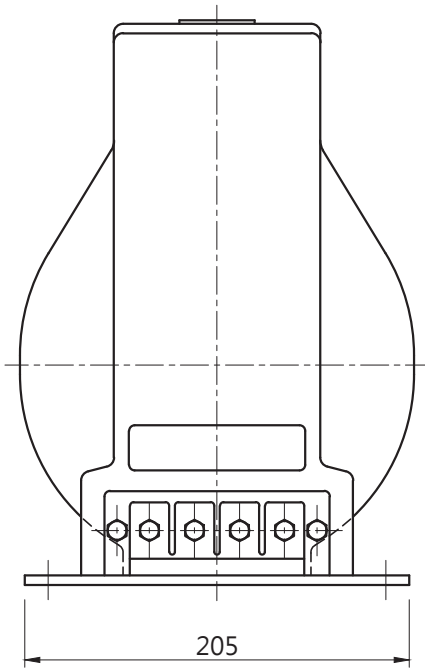

Model(s): EWF-20DA (2x15A~2x300A)

(Unit: mm)

Model(s): EWF-20DA (600A~1200A)

(Unit: mm)

Model(s): EWF-20DA (1200A~3000A)

(Unit: mm)

(Unit: mm)

Model(s): EWF-20DD (2x15A~2x300A)

(Unit: mm)

Model(s): EWF-20DD (600A~3000A)

(Unit: mm)

Model(s): EWF-20DE (2x15A~2x300A)

(Unit: mm)

Model(s): EWF-20DE (600A~1200A)

(Unit: mm)

Model(s): EWF-20DS (2x15A~2x300A)

(Unit: mm)

Model(s): EWF-20DS (600A~1200A)

(Unit: mm)