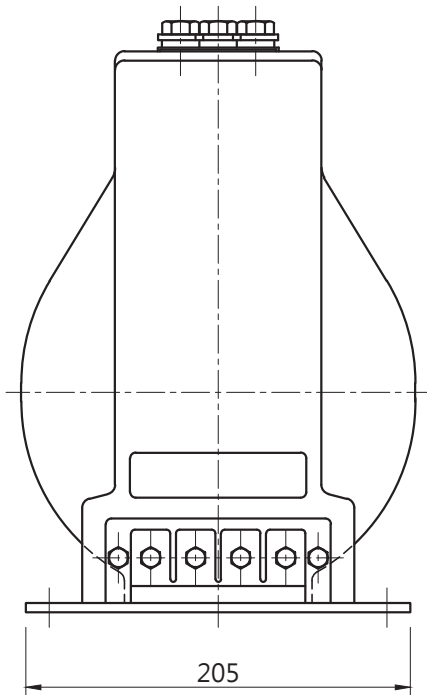

Model(s): EWF-20DA (2x15A~2x300A)

(Unit: mm)

Model(s): EWF-20DA (600A~1200A)

(Unit: mm)

Model(s): EWF-20DA (1200A~3000A)

(Unit: mm)

(Unit: mm)

Model(s): EWF-20DD (2x15A~2x300A)

(Unit: mm)

Model(s): EWF-20DD (600A~3000A)

(Unit: mm)

Model(s): EWF-20DE (2x15A~2x300A)

(Unit: mm)

Model(s): EWF-20DE (600A~1200A)

(Unit: mm)

Model(s): EWF-20DS (2x15A~2x300A)

(Unit: mm)

Model(s): EWF-20DS (600A~1200A)

(Unit: mm)