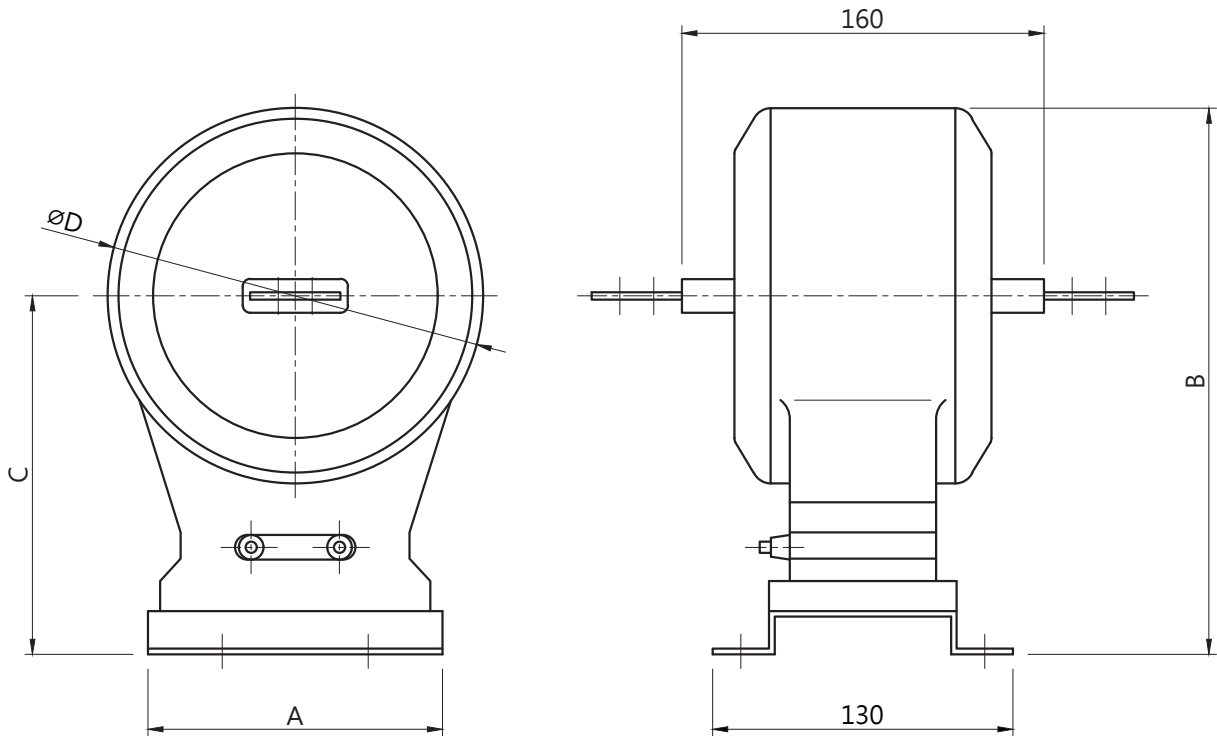

Model(s): CR-3S-60T/CR-3S-90T

TYPE	A	B	C	∅D
CR-3S-90T	160	270	175	190
CR-3S-60T	120	220	140	160

(Unit: mm)

Model(s): CR-6S-80T

(Unit: mm)