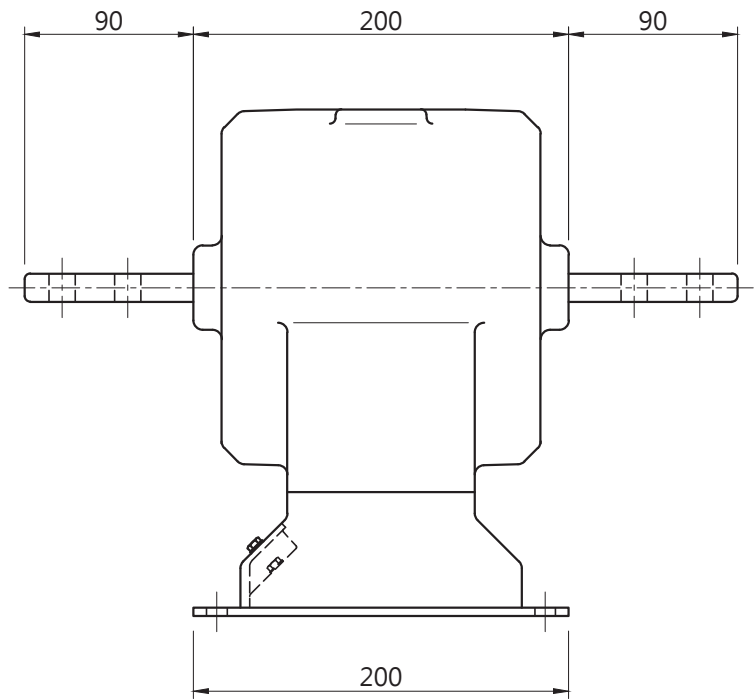

Model(s): CR-3S-60T/CR-3S-90T

TYPE	A	B	C	∅D
CR-3S-90T	160	270	175	190
CR-3S-60T	120	220	140	160

(Unit: mm)

Model(s): CR-6S-80T

(Unit: mm)