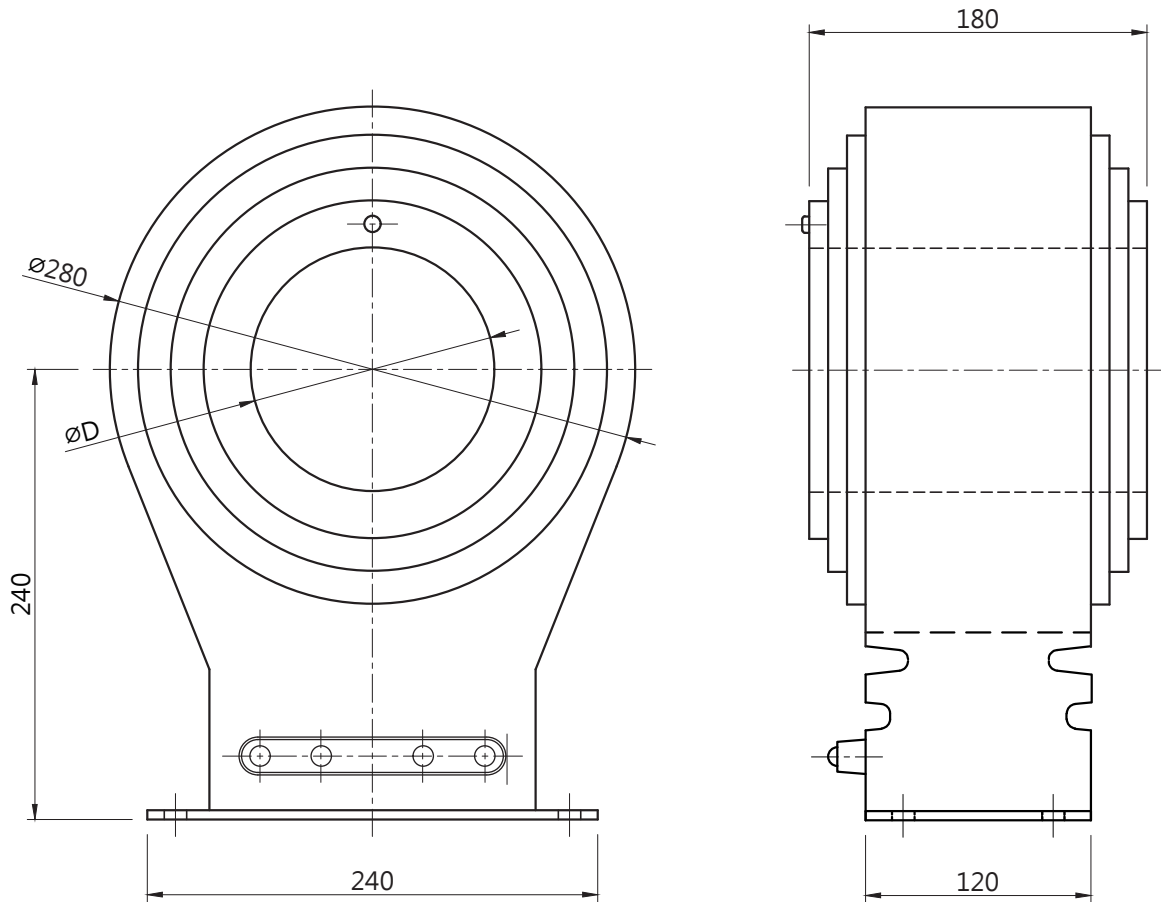

Model(s): EO-10SC-90/EO-10SC-130

TYPE	∅D
EO-10SC-90	90
EO-10SC-130	130

(Unit: mm)