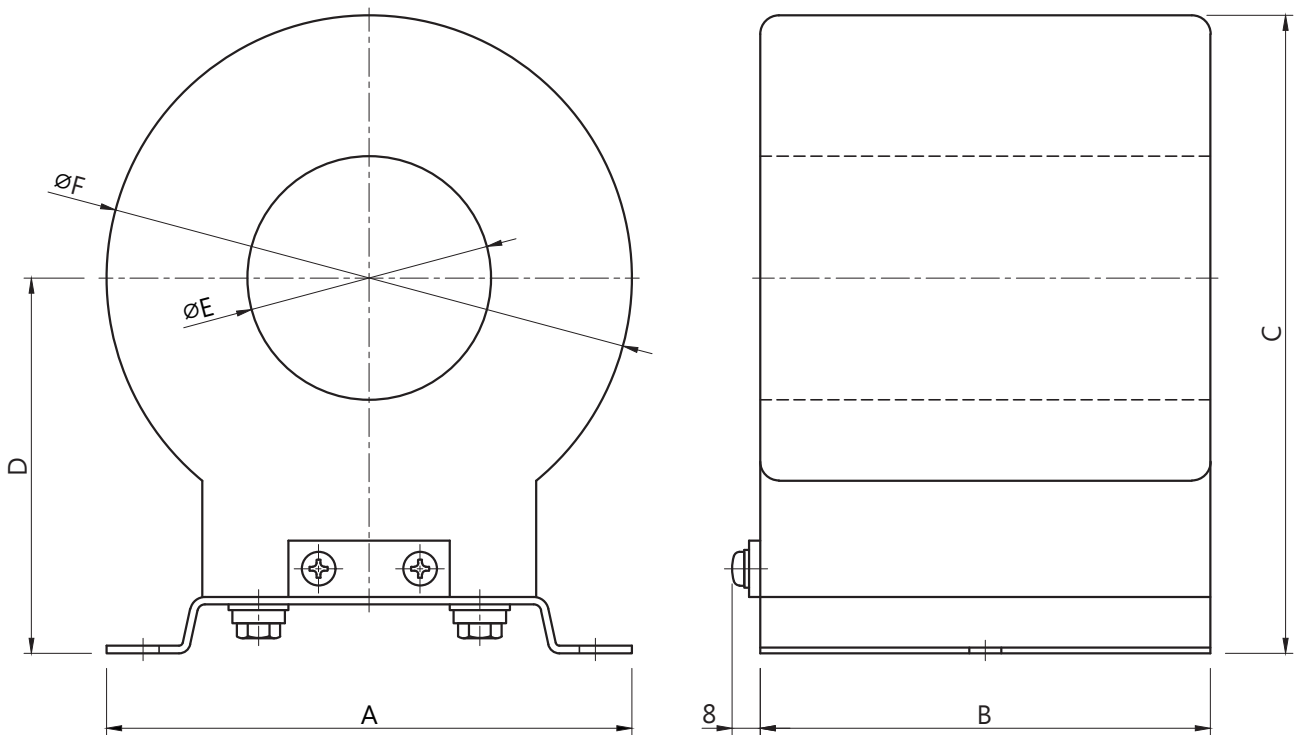

Model(s): EOS-30RA/EOS-60RA

TYPE	A	B	C	D	∅E	∅F
EOS-30RA	150	120	180	105	30	150
EOS-60RA	165	85	195	112.5	60	165

(Unit: mm)

Model(s): EOS-RN/EOS-RM Series

TYPE	A	B	C	D	∅E	∅F
EOS-33RM	98	55	110	52	33	76
EOS-60RM	124		135	65.5	60	100
EOS-33RN	110	65	133	64	33	98
EOS-38RN			120	59	38	85
EOS-60RN	120	55	150	72	60	115
EOS-90RN	140		175	85	90	140
EOS-120RN			210	105	120	175

(Unit: mm)