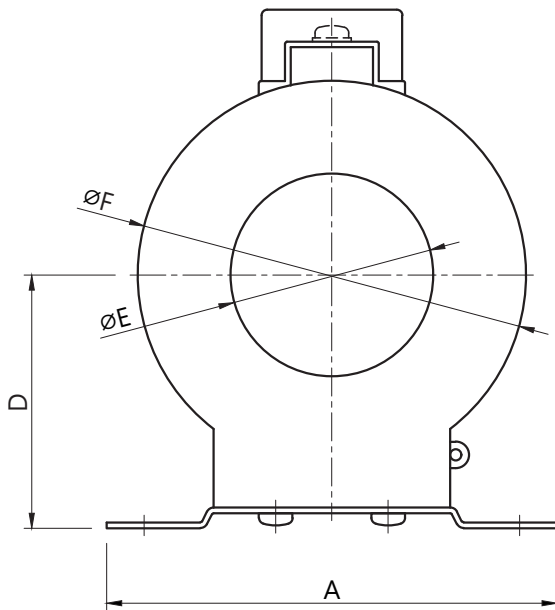

Model(s): EOS-30RA/EOS-60RA

TYPE	A	B	C	D	∅E	∅F
EOS-30RA	150	120	180	105	30	150
EOS-60RA	165	85	195	112.5	60	165

(Unit: mm)

Model(s): EOS-RN/EOS-RM Series

TYPE	A	B	C	D	∅E	∅F
EOS-33RM	98	55	110	52	33	76
EOS-60RM	124		135	65.5	60	100
EOS-33RN	110	65	133	64	33	98
EOS-38RN			120	59	38	85
EOS-60RN	120	55	150	72	60	115
EOS-90RN	140		175	85	90	140
EOS-120RN			210	105	120	175

(Unit: mm)