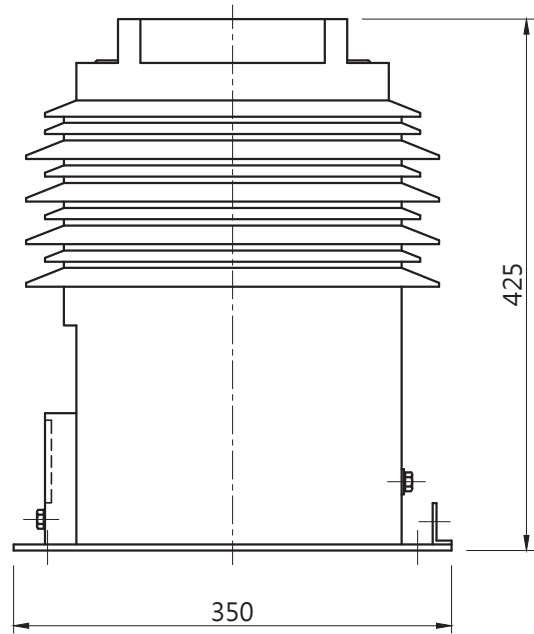

Model(s): EWF-30DA

(Unit: mm)

(Unit: mm)