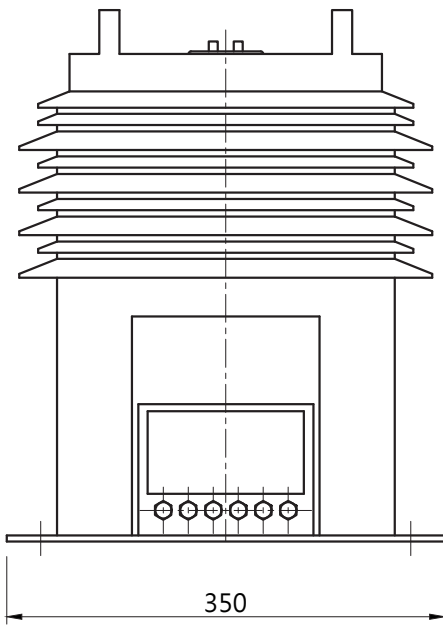

Model(s): EWF-30DA

(Unit: mm)

(Unit: mm)