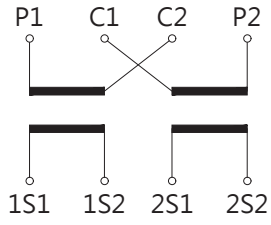

Model(s): EWF-30DA

(Unit: mm)

(Unit: mm)