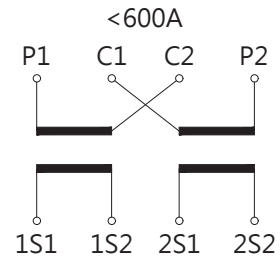

Model(s): EWF-30DA

(Unit: mm)

(Unit: mm)