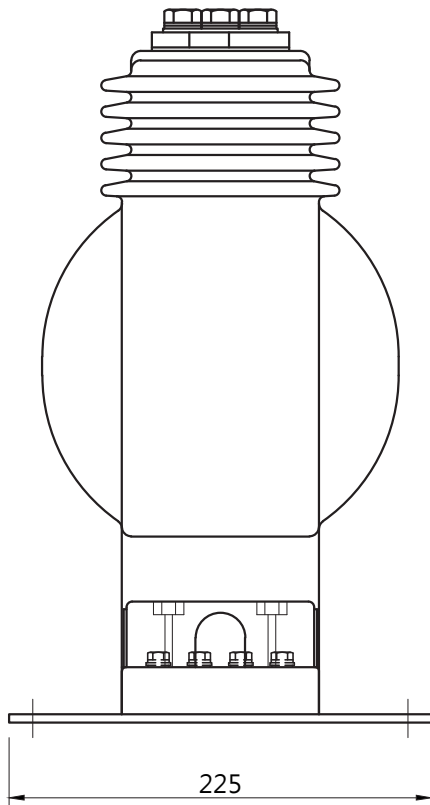

Model(s): EWF-30DA

(Unit: mm)

(Unit: mm)