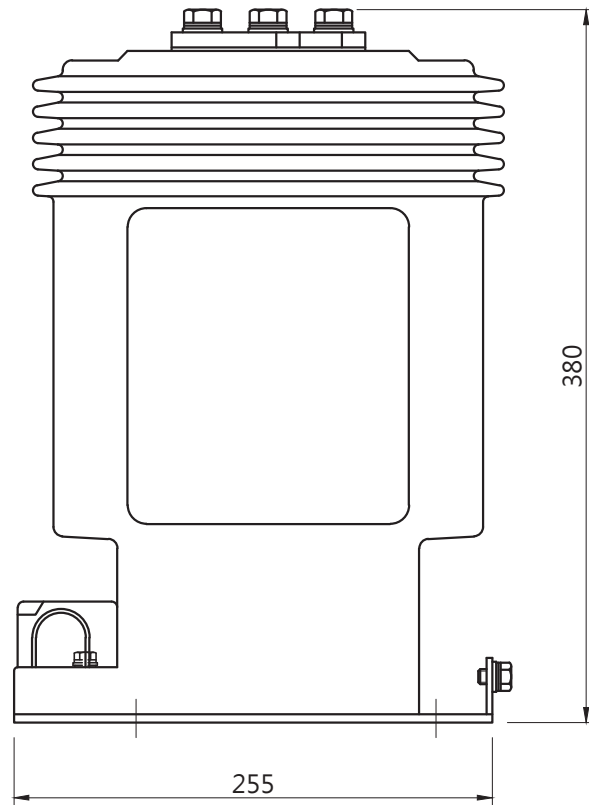

Model(s): EWF-30DA

(Unit: mm)

(Unit: mm)