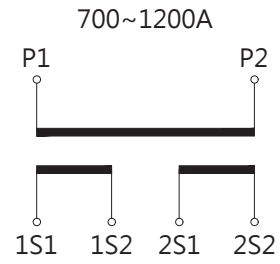

Model(s): EWF-30DA

(Unit: mm)

(Unit: mm)