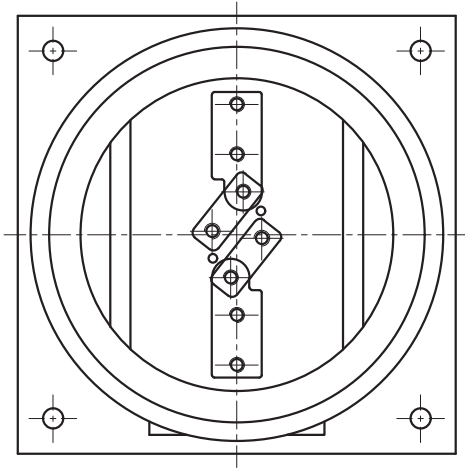

Model(s): EWF-30DA

(Unit: mm)

(Unit: mm)