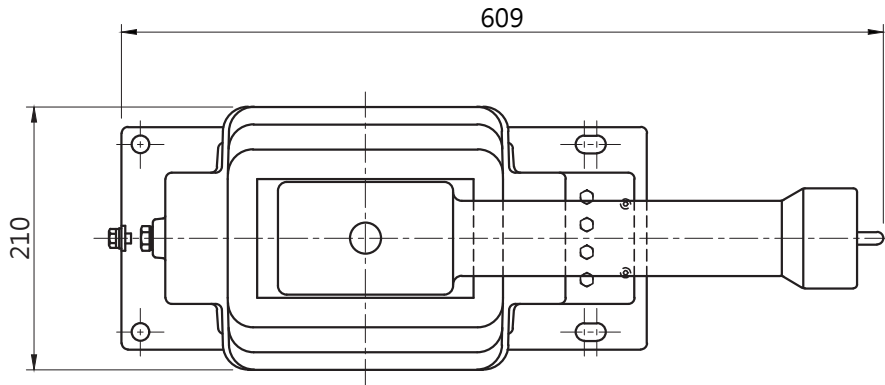

---

(Unit: mm)

Model(s): EPF-30DE

(Unit: mm)

Model(s): EPF-30DE (with Fuse)

(Unit: mm)