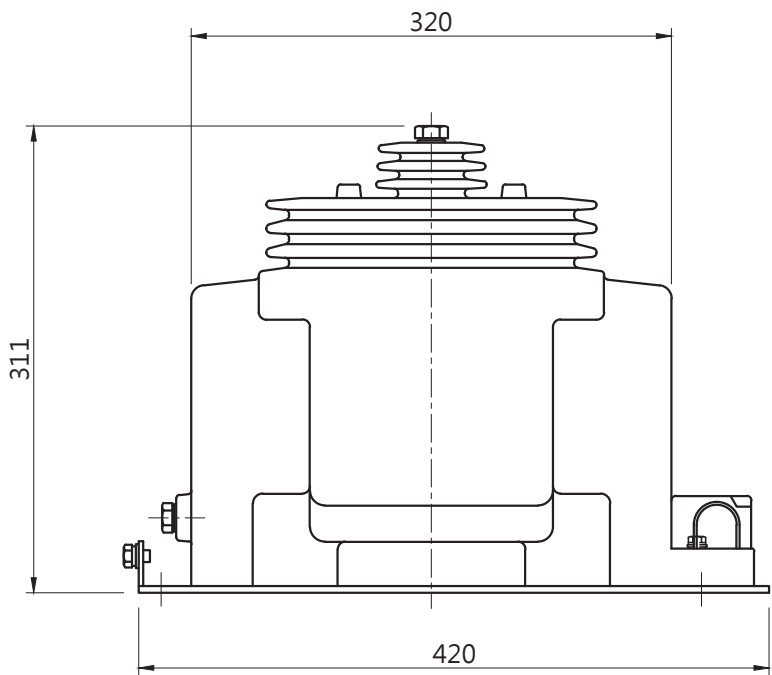

(Unit: mm)

Model(s): EPF-10DE

(Unit: mm)

Model(s): EPF-20SK

(Unit: mm)

Model(s): EPF-20SL

(Unit: mm)

Model(s): EPF-20SL (with Fuse)

---

(Unit: mm)

Model(s): EPF-30DE

(Unit: mm)

Model(s): EPF-30DE (with Fuse)

(Unit: mm)