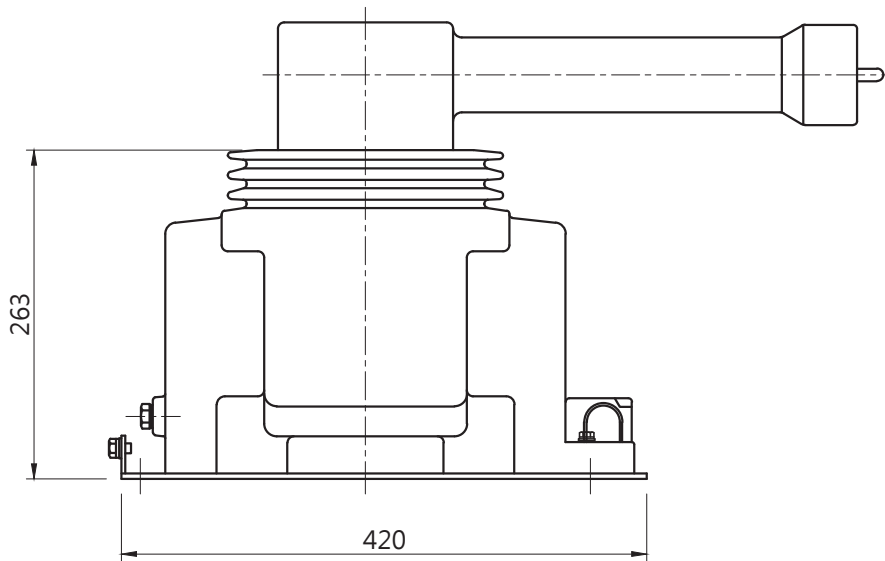

---

(Unit: mm)

Model(s): EPF-30DE

(Unit: mm)

Model(s): EPF-30DE (with Fuse)

(Unit: mm)