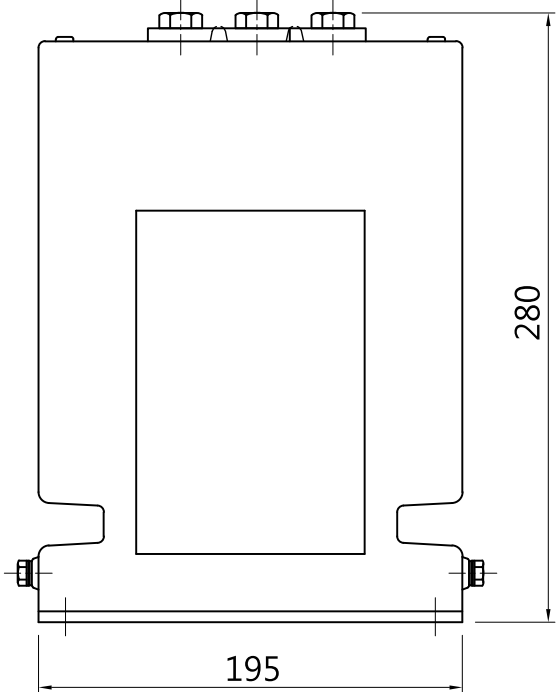

Medium-Voltage Current Transformers

Model	System Voltage & Frequency	Specifications	Unit Price (NT\$)	Note
EWF-20DA	7.2kV / 60Hz	100-50/5-5A- 30+15VA/10P20+1.0-40In	5,600	Figure 5 Photo Dimensions
EWF-20DA	12kV / 60Hz	20-10/5-5A-30+30VA/5P20+1.0- 40In	6,640	
EWF-20DA	12kV / 50Hz	120-60/5-5A- 15+15VA/5P10+1.0-40In	5,600	
EWF-20DS	7.2kV 60Hz	150-75/5-5A- 15+30VA/5P20+1.0-100In	6,400	Figure 6 Photo Dimensions
EWF-20DS		200-100/5-5A- 30+30VA/5P10+1.0-40In	5,200	
EWF-20DS		300-150/5-5A- 15+30VA/5P20+1.0-25KA/1S (300/5-5A)	5,200	
EWF-20DS		500-250/5-5A- 30+30VA/5P10+1.0-40In	5,200	
EW-10SHN	12kV 50/60Hz	100/5A-40VA/1.0-40In	2,400	Figure 7 Photo Dimensions
EW-10SHN		200/5A-40VA/1.0-40In	2,400	
EW-10SH		5/5A-40VA/1.0-40In	2,400	
EW-10DHN		300-150/5A-40VA/1.0-40In	2,400	
EW-10DHN		400-200/5A-40VA/1.0-40In	2,400	

(Unit: mm)

PHOTO	MODEL	
Figure 5	EWF-20DA Series	

[Photo](#)

[Unit Price](#)

(Unit: mm)

PHOTO	MODEL	
Figure 6	EWF-20DS Series	

[Photo](#)

[Unit Price](#)

(Unit: mm)

PHOTO	MODEL	
Figure 7	EW-10SH Series	

[Photo](#)

[Unit Price](#)