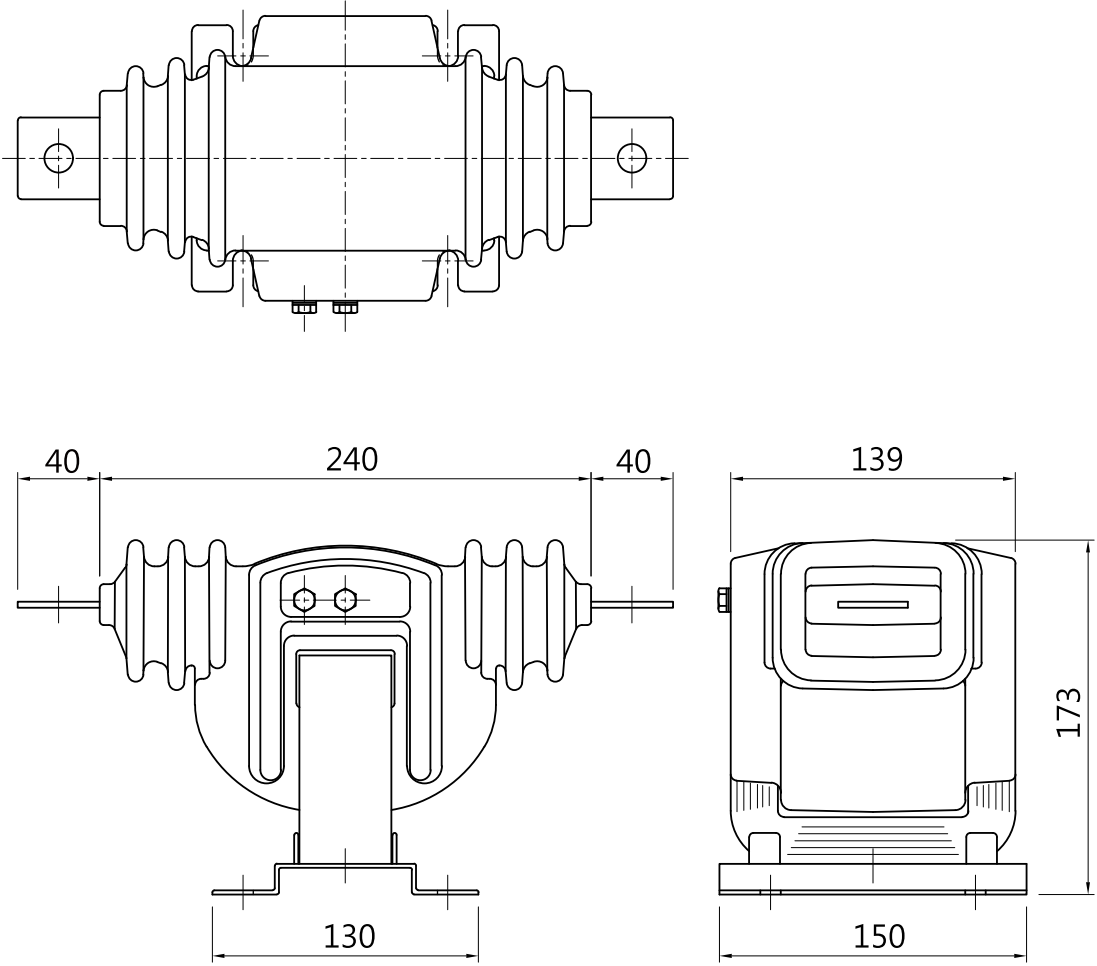

Medium-Voltage Current Transformers

Model	System Voltage & Frequency	Specifications	Unit Price (NT\$)	Note
EWF-20DA	7.2kV / 60Hz	100-50/5-5A- 30+15VA/10P20+1.0-40In	5,600	Figure 5 Photo Dimensions
EWF-20DA	12kV / 60Hz	20-10/5-5A-30+30VA/5P20+1.0- 40In	6,640	
EWF-20DA	12kV / 50Hz	120-60/5-5A- 15+15VA/5P10+1.0-40In	5,600	
EWF-20DS	7.2kV 60Hz	150-75/5-5A- 15+30VA/5P20+1.0-100In	6,400	Figure 6 Photo Dimensions
EWF-20DS		200-100/5-5A- 30+30VA/5P10+1.0-40In	5,200	
EWF-20DS		300-150/5-5A- 15+30VA/5P20+1.0-25KA/1S (300/5-5A)	5,200	
EWF-20DS		500-250/5-5A- 30+30VA/5P10+1.0-40In	5,200	
EW-10SHN	12kV 50/60Hz	100/5A-40VA/1.0-40In	2,400	Figure 7 Photo Dimensions
EW-10SHN		200/5A-40VA/1.0-40In	2,400	
EW-10SH		5/5A-40VA/1.0-40In	2,400	
EW-10DHN		300-150/5A-40VA/1.0-40In	2,400	
EW-10DHN		400-200/5A-40VA/1.0-40In	2,400	

(Unit: mm)

PHOTO	MODEL	
Figure 5	EWF-20DA Series	

[Photo](#)

[Unit Price](#)

(Unit: mm)

PHOTO	MODEL	
Figure 6	EWF-20DS Series	

[Photo](#)

[Unit Price](#)

(Unit: mm)

PHOTO	MODEL	
Figure 7	EW-10SH Series	

[Photo](#)

[Unit Price](#)