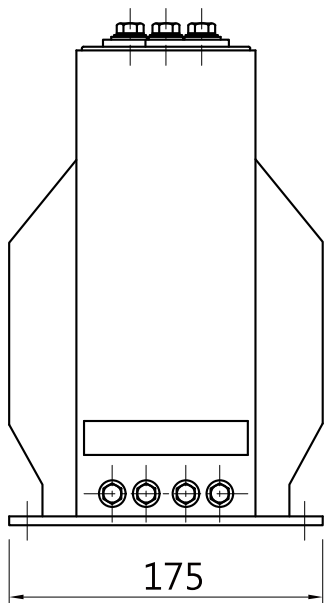

Medium-Voltage Current Transformers

Model	System Voltage & Frequency	Specifications	Unit Price (NT\$)	Note
EWF-20DA	7.2kV / 60Hz	100-50/5-5A- 30+15VA/10P20+1.0-40In	5,600	Figure 5 Photo Dimensions
EWF-20DA	12kV / 60Hz	20-10/5-5A-30+30VA/5P20+1.0- 40In	6,640	
EWF-20DA	12kV / 50Hz	120-60/5-5A- 15+15VA/5P10+1.0-40In	5,600	
EWF-20DS	7.2kV 60Hz	150-75/5-5A- 15+30VA/5P20+1.0-100In	6,400	Figure 6 Photo Dimensions
EWF-20DS		200-100/5-5A- 30+30VA/5P10+1.0-40In	5,200	
EWF-20DS		300-150/5-5A- 15+30VA/5P20+1.0-25KA/1S (300/5-5A)	5,200	
EWF-20DS		500-250/5-5A- 30+30VA/5P10+1.0-40In	5,200	
EW-10SHN	12kV 50/60Hz	100/5A-40VA/1.0-40In	2,400	Figure 7 Photo Dimensions
EW-10SHN		200/5A-40VA/1.0-40In	2,400	
EW-10SH		5/5A-40VA/1.0-40In	2,400	
EW-10DHN		300-150/5A-40VA/1.0-40In	2,400	
EW-10DHN		400-200/5A-40VA/1.0-40In	2,400	

(Unit: mm)

PHOTO	MODEL	
Figure 5	EWF-20DA Series	

[Photo](#)

[Unit Price](#)

(Unit: mm)

PHOTO	MODEL	
Figure 6	EWF-20DS Series	

[Photo](#)

[Unit Price](#)

(Unit: mm)

PHOTO	MODEL	
Figure 7	EW-10SH Series	

[Photo](#)

[Unit Price](#)