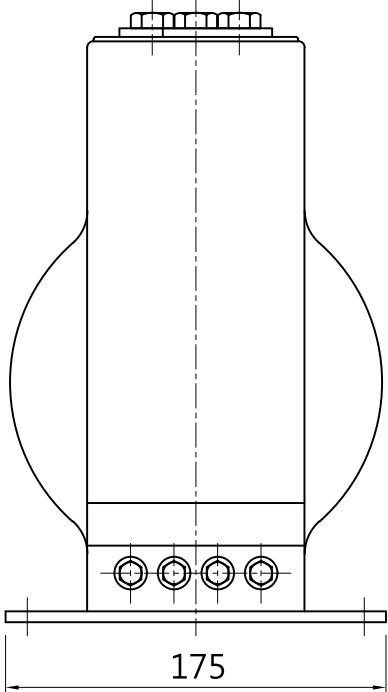

Medium-Voltage Current Transformers

Model	System Voltage & Frequency	Specifications	Unit Price (NT\$)	Note
EWF-20DA	7.2kV / 60Hz	100-50/5-5A- 30+15VA/10P20+1.0-40In	5,600	Figure 5 Photo Dimensions
EWF-20DA	12kV / 60Hz	20-10/5-5A-30+30VA/5P20+1.0- 40In	6,640	
EWF-20DA	12kV / 50Hz	120-60/5-5A- 15+15VA/5P10+1.0-40In	5,600	
EWF-20DS	7.2kV 60Hz	150-75/5-5A- 15+30VA/5P20+1.0-100In	6,400	Figure 6 Photo Dimensions
EWF-20DS		200-100/5-5A- 30+30VA/5P10+1.0-40In	5,200	
EWF-20DS		300-150/5-5A- 15+30VA/5P20+1.0-25KA/1S (300/5-5A)	5,200	
EWF-20DS		500-250/5-5A- 30+30VA/5P10+1.0-40In	5,200	
EW-10SHN	12kV 50/60Hz	100/5A-40VA/1.0-40In	2,400	Figure 7 Photo Dimensions
EW-10SHN		200/5A-40VA/1.0-40In	2,400	
EW-10SH		5/5A-40VA/1.0-40In	2,400	
EW-10DHN		300-150/5A-40VA/1.0-40In	2,400	
EW-10DHN		400-200/5A-40VA/1.0-40In	2,400	

(Unit: mm)

PHOTO	MODEL	
Figure 5	EWF-20DA Series	

[Photo](#)

[Unit Price](#)

(Unit: mm)

PHOTO	MODEL	
Figure 6	EWF-20DS Series	

[Photo](#)

[Unit Price](#)

(Unit: mm)

PHOTO	MODEL	
Figure 7	EW-10SH Series	

[Photo](#)

[Unit Price](#)