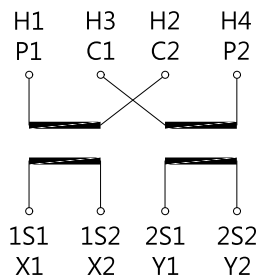

Medium-Voltage Current Transformers

Model	System Voltage & Frequency	Specifications	Photo
EWF-20DA	7.2kV 60Hz	100-50/5-5A- 30+15VA/10P20+1.0-40In	 <p>Figure 5 Unit Price Dimensions</p>
EWF-20DA	12kV 60Hz	20-10/5-5A- 30+30VA/5P20+1.0-40 In	
EWF-20DA	12kV 50Hz	120-60/5-5A- 15+15VA/5P10+1.0-40 In	
EWF-20DS	7.2kV 60Hz	150-75/5-5A- 15+30VA/5P20+1.0-100 In	
EWF-20DS		200-100/5-5A- 30+30VA/5P10+1.0-40 In	
EWF-20DS		300-150/5-5A- 15+30VA/5P20+1.0-25KA/1S (300/5-5A)	
EWF-20DS		500-250/5-5A- 30+30VA/5P10+1.0-40 In	
EW-10SHN	12kV 50/60Hz	100/5A-40VA/1.0-40 In	 <p>Figure 7 Unit Price Dimensions</p>
EW-10SHN		200/5A-40VA/1.0-40 In	
EW-10SH		5/5A-40VA/1.0-40 In	
EW-10DHN		300-150/5A-40VA/1.0-40 In	
EW-10DHN		400-200/5A-40VA/1.0-40 In	

Medium-Voltage Current Transformers

Model	System Voltage & Frequency	Specifications	Unit Price (NT\$)	Note
EWF-20DA	7.2kV / 60Hz	100-50/5-5A- 30+15VA/10P20+1.0-40In	5,600	Figure 5 Photo Dimensions
EWF-20DA	12kV / 60Hz	20-10/5-5A-30+30VA/5P20+1.0- 40In	6,640	
EWF-20DA	12kV / 50Hz	120-60/5-5A- 15+15VA/5P10+1.0-40In	5,600	
EWF-20DS	7.2kV 60Hz	150-75/5-5A- 15+30VA/5P20+1.0-100In	6,400	Figure 6 Photo Dimensions
EWF-20DS		200-100/5-5A- 30+30VA/5P10+1.0-40In	5,200	
EWF-20DS		300-150/5-5A- 15+30VA/5P20+1.0-25KA/1S (300/5-5A)	5,200	
EWF-20DS		500-250/5-5A- 30+30VA/5P10+1.0-40In	5,200	
EW-10SHN	12kV 50/60Hz	100/5A-40VA/1.0-40In	2,400	Figure 7 Photo Dimensions
EW-10SHN		200/5A-40VA/1.0-40In	2,400	
EW-10SH		5/5A-40VA/1.0-40In	2,400	
EW-10DHN		300-150/5A-40VA/1.0-40In	2,400	
EW-10DHN		400-200/5A-40VA/1.0-40In	2,400	

(Unit: mm)

PHOTO	MODEL	
Figure 5	EWF-20DA Series	

[Photo](#)

[Unit Price](#)

(Unit: mm)

PHOTO	MODEL	
Figure 6	EWF-20DS Series	

[Photo](#)

[Unit Price](#)

(Unit: mm)

PHOTO	MODEL	
Figure 7	EW-10SH Series	

[Photo](#)

[Unit Price](#)