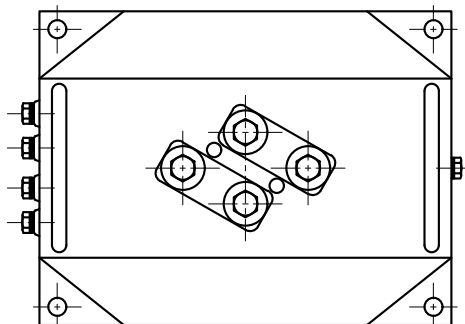

Medium-Voltage Current Transformers

Model	System Voltage & Frequency	Specifications	Unit Price (NT\$)	Note
EWF-20DA	7.2kV / 60Hz	100-50/5-5A- 30+15VA/10P20+1.0-40In	5,600	Figure 5 Photo Dimensions
EWF-20DA	12kV / 60Hz	20-10/5-5A-30+30VA/5P20+1.0- 40In	6,640	
EWF-20DA	12kV / 50Hz	120-60/5-5A- 15+15VA/5P10+1.0-40In	5,600	
EWF-20DS	7.2kV 60Hz	150-75/5-5A- 15+30VA/5P20+1.0-100In	6,400	Figure 6 Photo Dimensions
EWF-20DS		200-100/5-5A- 30+30VA/5P10+1.0-40In	5,200	
EWF-20DS		300-150/5-5A- 15+30VA/5P20+1.0-25KA/1S (300/5-5A)	5,200	
EWF-20DS		500-250/5-5A- 30+30VA/5P10+1.0-40In	5,200	
EW-10SHN	12kV 50/60Hz	100/5A-40VA/1.0-40In	2,400	Figure 7 Photo Dimensions
EW-10SHN		200/5A-40VA/1.0-40In	2,400	
EW-10SH		5/5A-40VA/1.0-40In	2,400	
EW-10DHN		300-150/5A-40VA/1.0-40In	2,400	
EW-10DHN		400-200/5A-40VA/1.0-40In	2,400	

(Unit: mm)

PHOTO	MODEL	
Figure 5	EWF-20DA Series	

[Photo](#)

[Unit Price](#)

(Unit: mm)

PHOTO	MODEL	
Figure 6	EWF-20DS Series	

[Photo](#)

[Unit Price](#)

(Unit: mm)

PHOTO	MODEL	
Figure 7	EW-10SH Series	

[Photo](#)

[Unit Price](#)