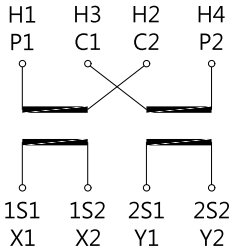

Medium-Voltage Current Transformers

Model	System Voltage & Frequency	Specifications	Photo
EWF-20DA	7.2kV 60Hz	100-50/5-5A- 30+15VA/10P20+1.0-40In	 <p>Figure 5 Unit Price Dimensions</p>
EWF-20DA	12kV 60Hz	20-10/5-5A- 30+30VA/5P20+1.0-40 In	
EWF-20DA	12kV 50Hz	120-60/5-5A- 15+15VA/5P10+1.0-40 In	
EWF-20DS	7.2kV 60Hz	150-75/5-5A- 15+30VA/5P20+1.0-100 In	
EWF-20DS		200-100/5-5A- 30+30VA/5P10+1.0-40 In	
EWF-20DS		300-150/5-5A- 15+30VA/5P20+1.0-25KA/1S (300/5-5A)	
EWF-20DS		500-250/5-5A- 30+30VA/5P10+1.0-40 In	
EW-10SHN	12kV 50/60Hz	100/5A-40VA/1.0-40 In	 <p>Figure 7 Unit Price Dimensions</p>
EW-10SHN		200/5A-40VA/1.0-40 In	
EW-10SH		5/5A-40VA/1.0-40 In	
EW-10DHN		300-150/5A-40VA/1.0-40 In	
EW-10DHN		400-200/5A-40VA/1.0-40 In	

Medium-Voltage Current Transformers

Model	System Voltage & Frequency	Specifications	Unit Price (NT\$)	Note
EWF-20DA	7.2kV / 60Hz	100-50/5-5A- 30+15VA/10P20+1.0-40In	5,600	Figure 5 Photo Dimensions
EWF-20DA	12kV / 60Hz	20-10/5-5A-30+30VA/5P20+1.0- 40In	6,640	
EWF-20DA	12kV / 50Hz	120-60/5-5A- 15+15VA/5P10+1.0-40In	5,600	
EWF-20DS	7.2kV 60Hz	150-75/5-5A- 15+30VA/5P20+1.0-100In	6,400	Figure 6 Photo Dimensions
EWF-20DS		200-100/5-5A- 30+30VA/5P10+1.0-40In	5,200	
EWF-20DS		300-150/5-5A- 15+30VA/5P20+1.0-25KA/1S (300/5-5A)	5,200	
EWF-20DS		500-250/5-5A- 30+30VA/5P10+1.0-40In	5,200	
EW-10SHN	12kV 50/60Hz	100/5A-40VA/1.0-40In	2,400	Figure 7 Photo Dimensions
EW-10SHN		200/5A-40VA/1.0-40In	2,400	
EW-10SH		5/5A-40VA/1.0-40In	2,400	
EW-10DHN		300-150/5A-40VA/1.0-40In	2,400	
EW-10DHN		400-200/5A-40VA/1.0-40In	2,400	

(Unit: mm)

PHOTO	MODEL	
Figure 5	EWF-20DA Series	

[Photo](#)

[Unit Price](#)

(Unit: mm)

PHOTO	MODEL	
Figure 6	EWF-20DS Series	

[Photo](#)

[Unit Price](#)

(Unit: mm)

PHOTO	MODEL	
Figure 7	EW-10SH Series	

[Photo](#)

[Unit Price](#)